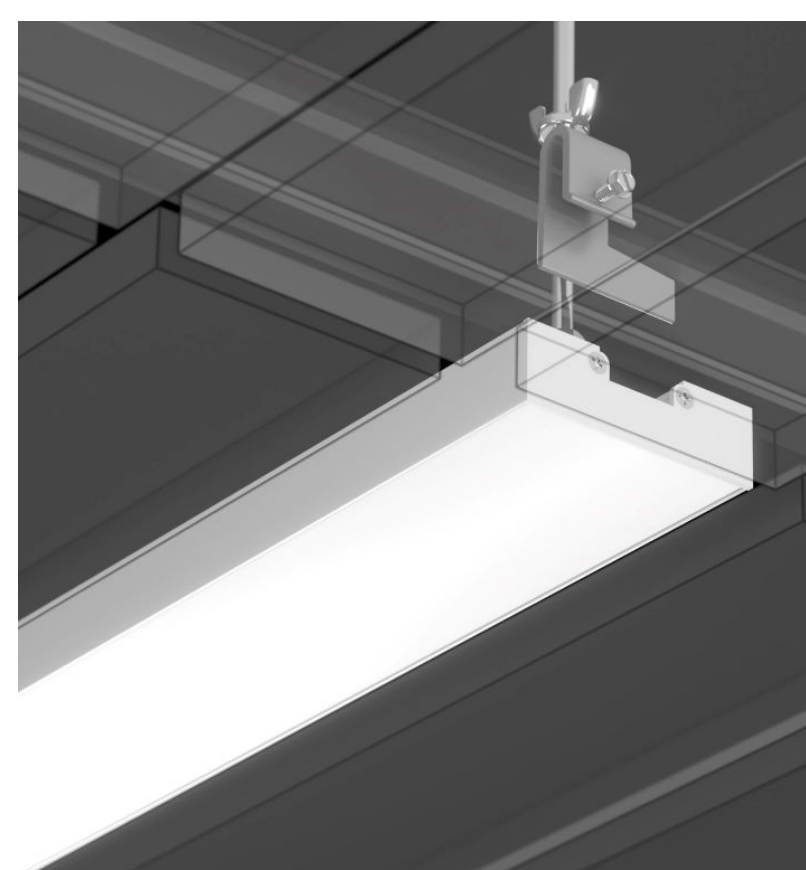

Friday's Featured Fixture

Give the Ceiling Center Stage

Slate—a contemporary styled flat luminaire for modern spaces

Clean Lines & Discreet Light

- ✓ A family of luminaires created with compatibility with different types of wood ceilings
- ✓ Slim profile
- ✓ Sleek construction
- ✓ Seamless integration
- ✓ Quality visual comfort
- ✓ Cost-effective architectural solutions