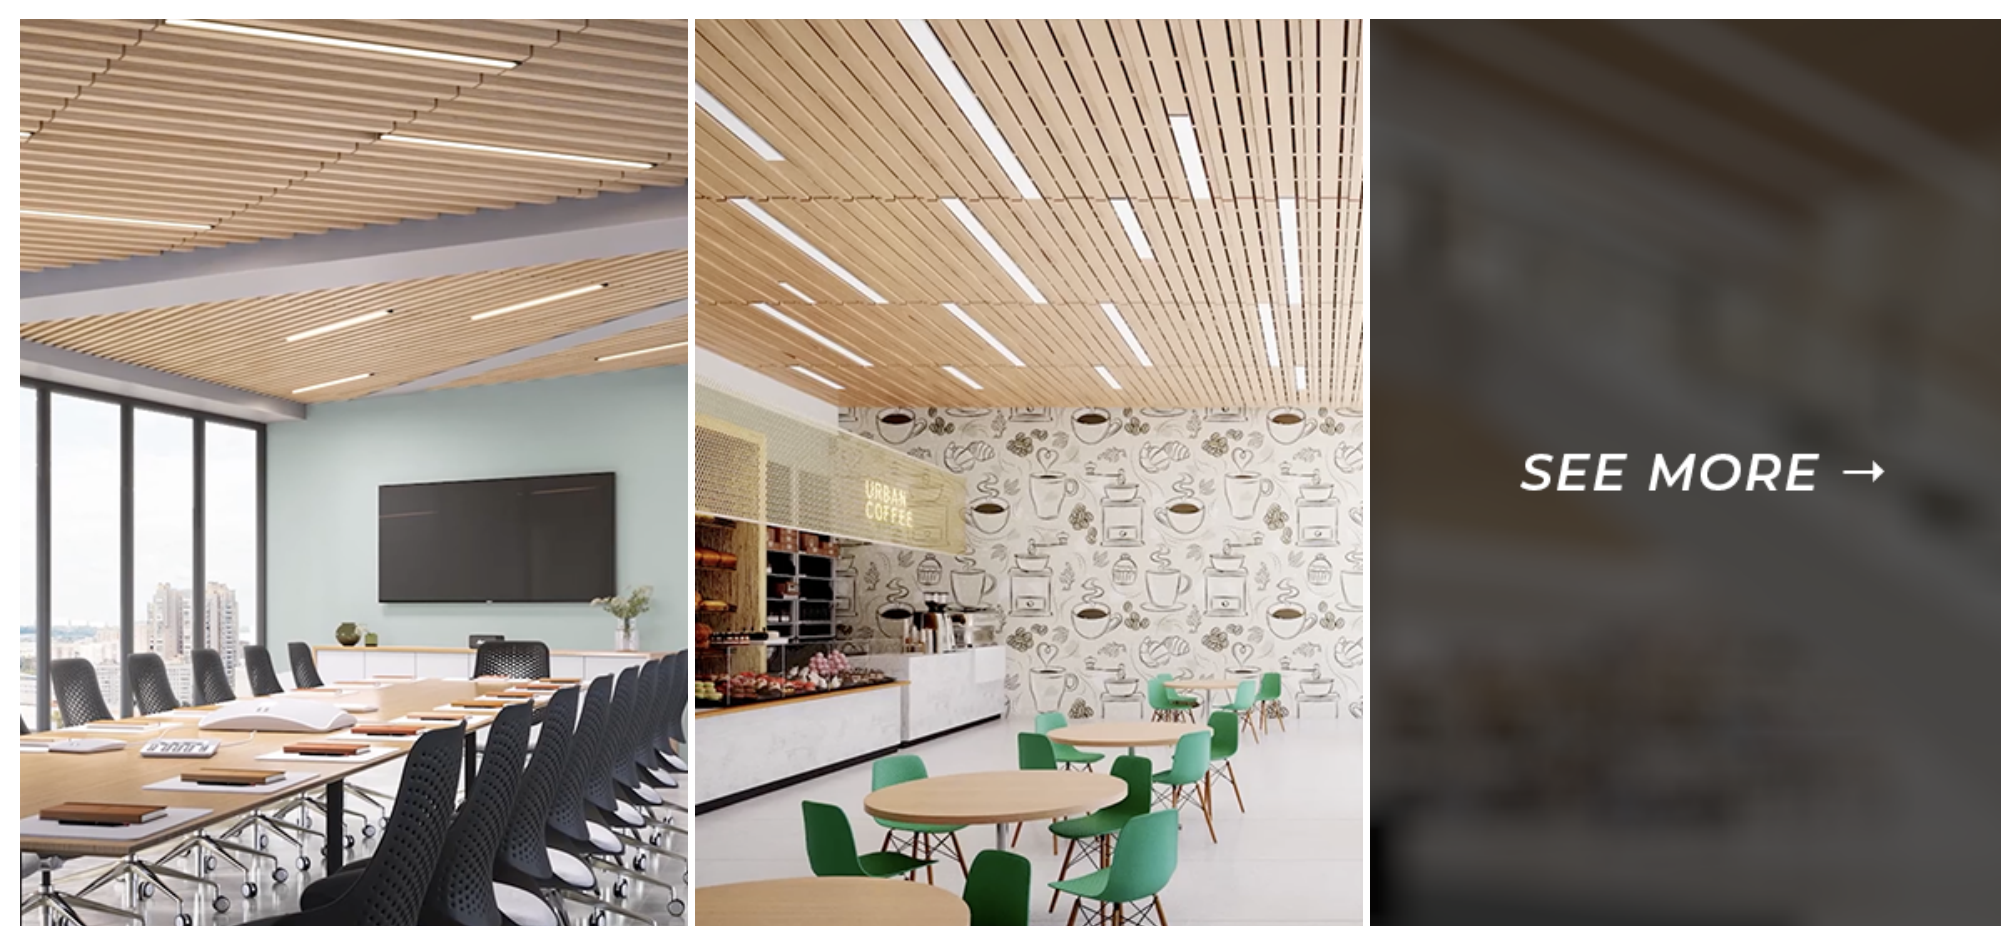

Friday's Featured Fixture

Give the Ceiling Center Stage

Slate—a contemporary styled flat luminaire for modern spaces

Clean Lines & Discreet Light

- ✓ A family of luminaires created with compatibility with different types of wood ceilings
- ✓ Slim profile
- ✓ Sleek construction
- ✓ Seamless integration
- ✓ Quality visual comfort
- ✓ Cost-effective architectural solutions