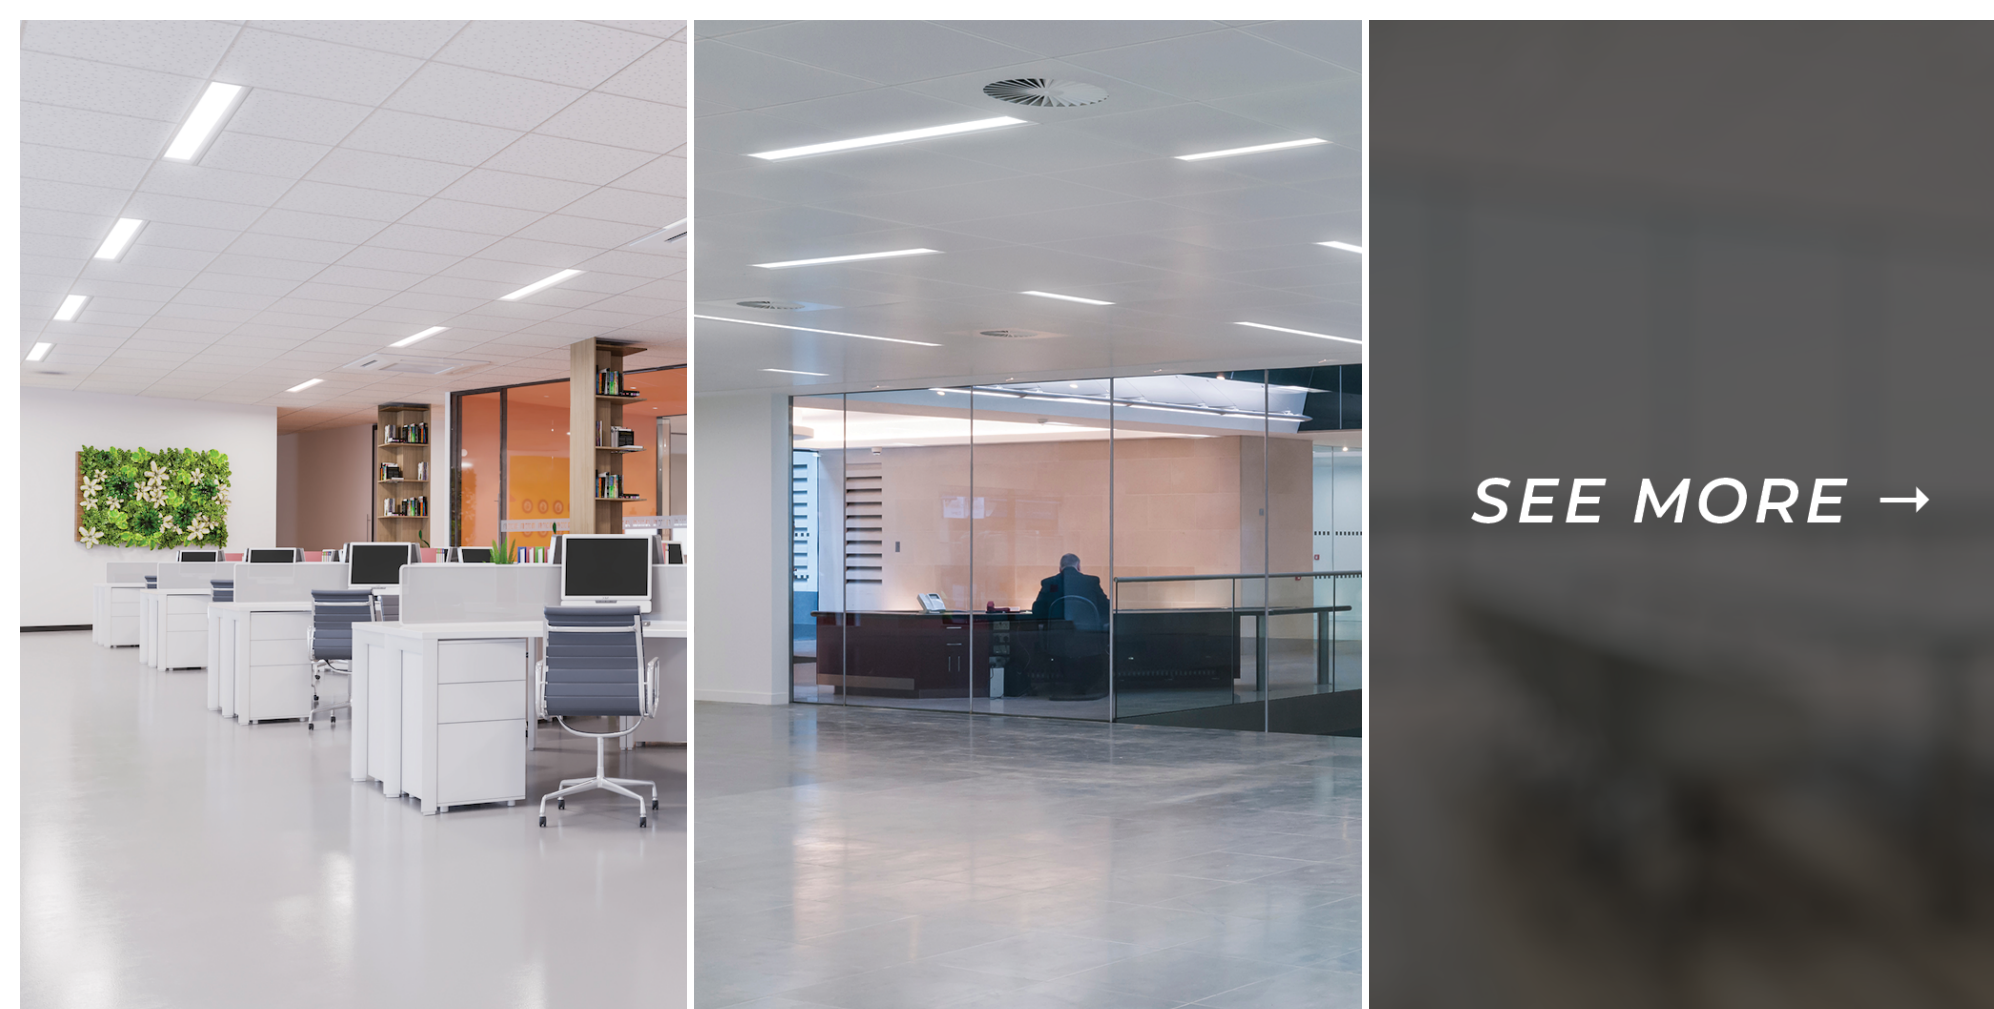

A Better Way to Light a Space

SIX By Lithonia Lighting redefines commercial indoor space

A 4" Lens Aperture

Six reimagines the traditional luminaire—
Creating a 4" lens aperture and a 6" wide
linear LED lay-in light that meets modern
design trends. Making it easier to install and
environmentally responsible while all at the
same price of a standard troffer.