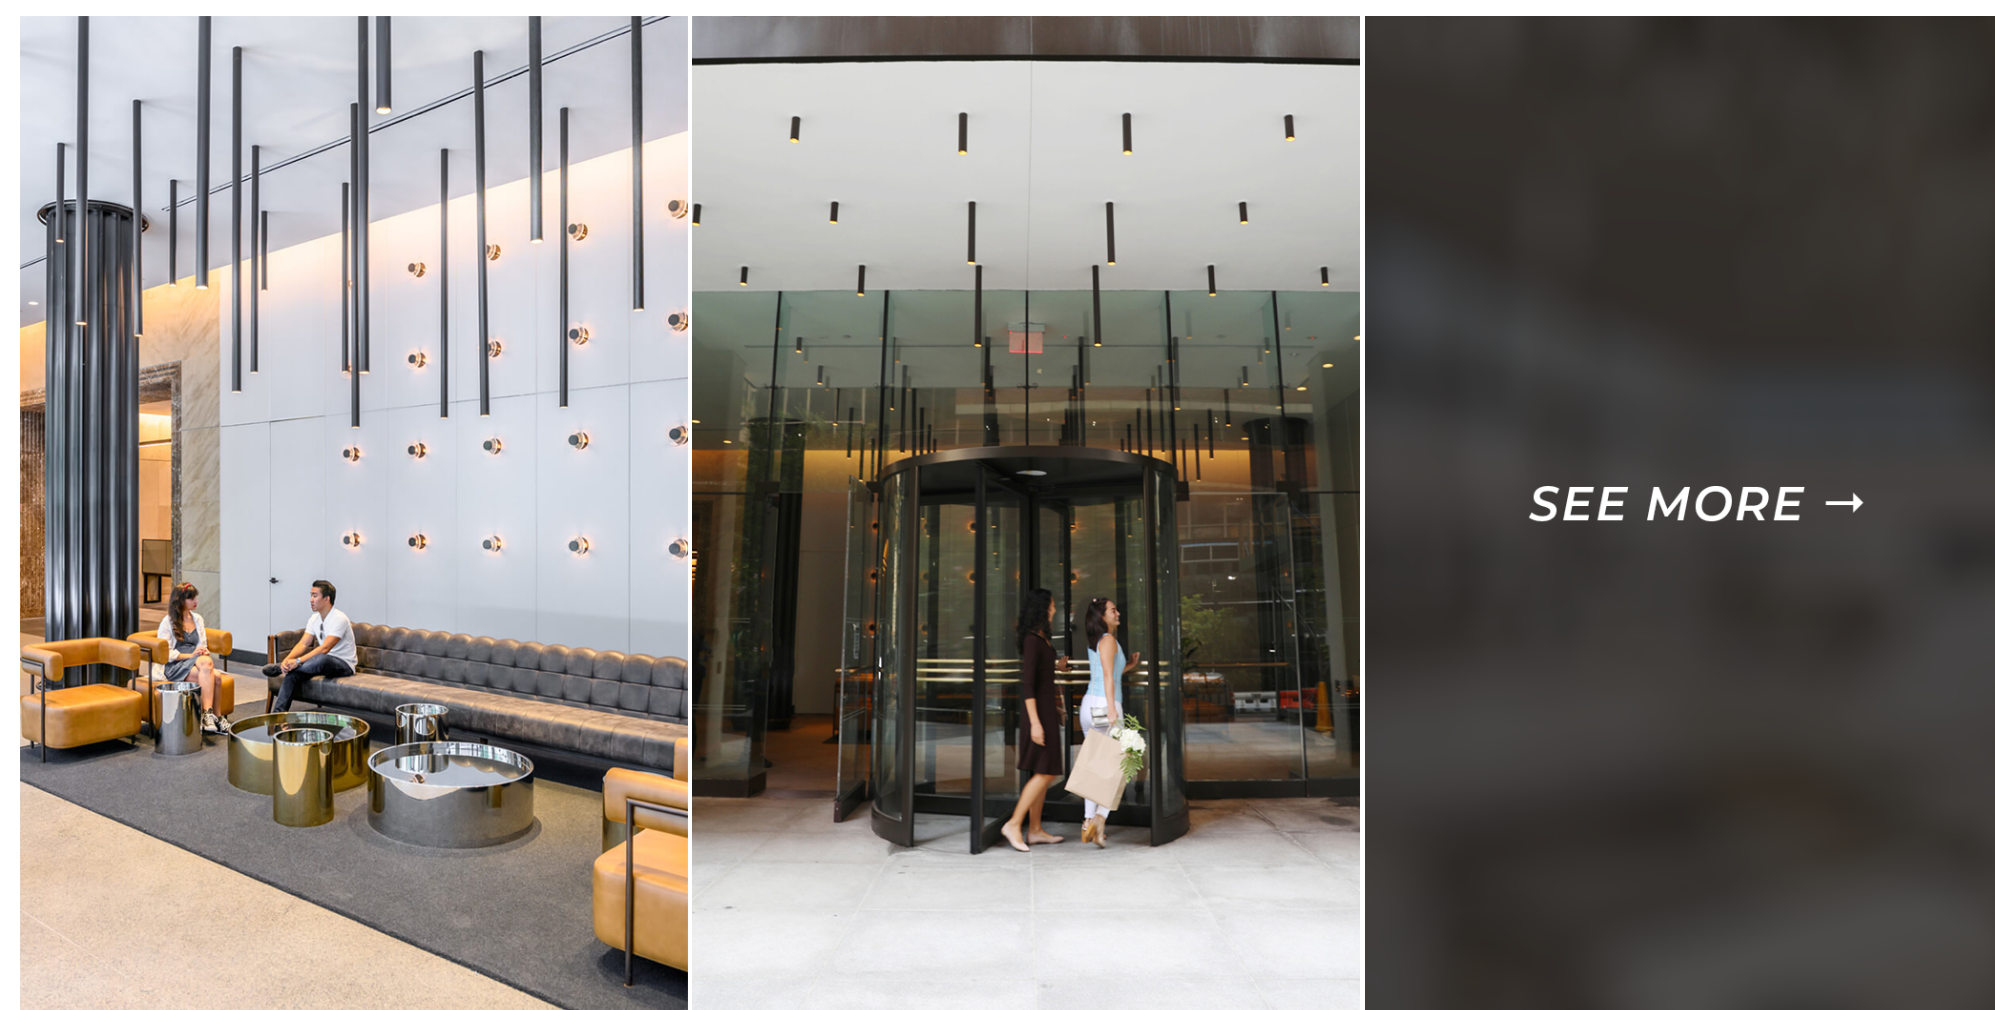

Friday's Featured Fixture

Rethink Vertical Lighting

Reed by Lindsley Lighting defies the status quo

Think Unconventional

Whether it's with their standard, corn-ish, or HLO Reed designs, Lindsley Lighting offers vertical style reimagined. Build small or leave an impression with lengths up to 100".