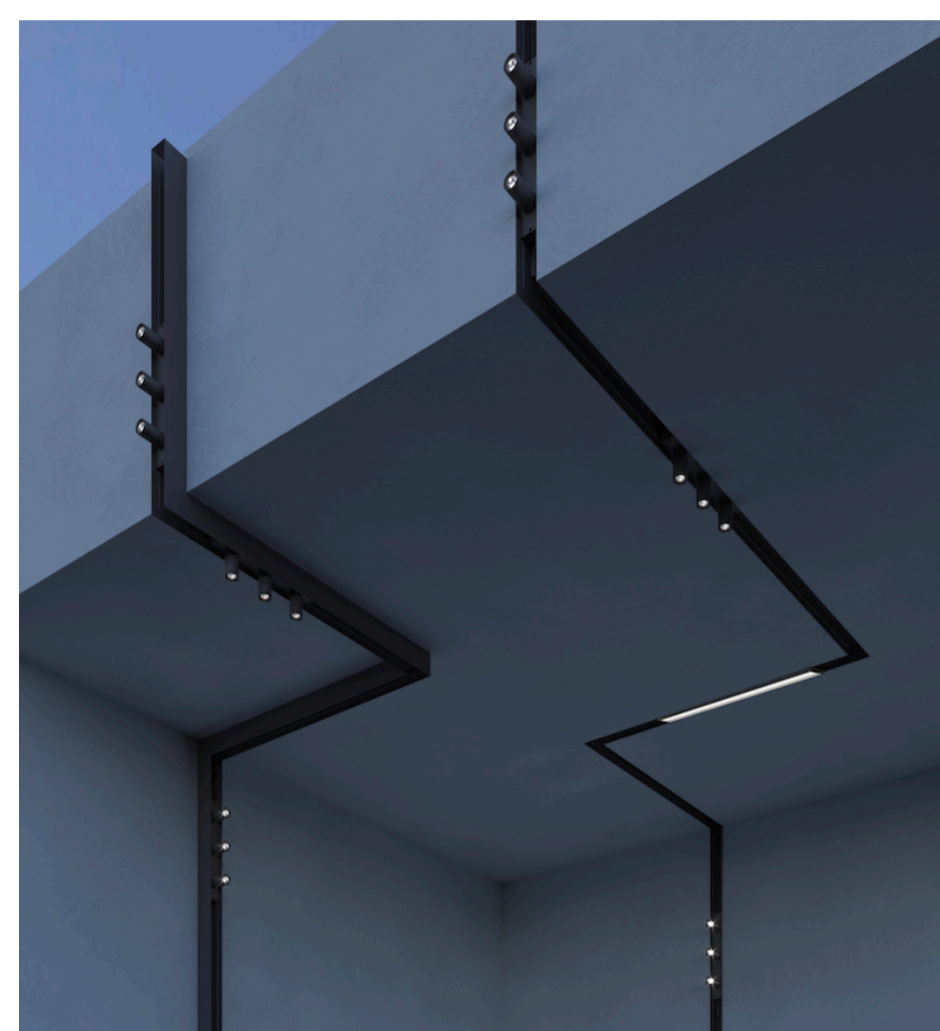

Friday's Featured Fixture

An Outdoor Spectacle

NEW IVY by Targetti transforms outdoor environments

The Common Denominator

IVY is the first 48V smart system for outdoor spaces that integrates itself with architecture and green spaces in an extremely natural and flexible way.