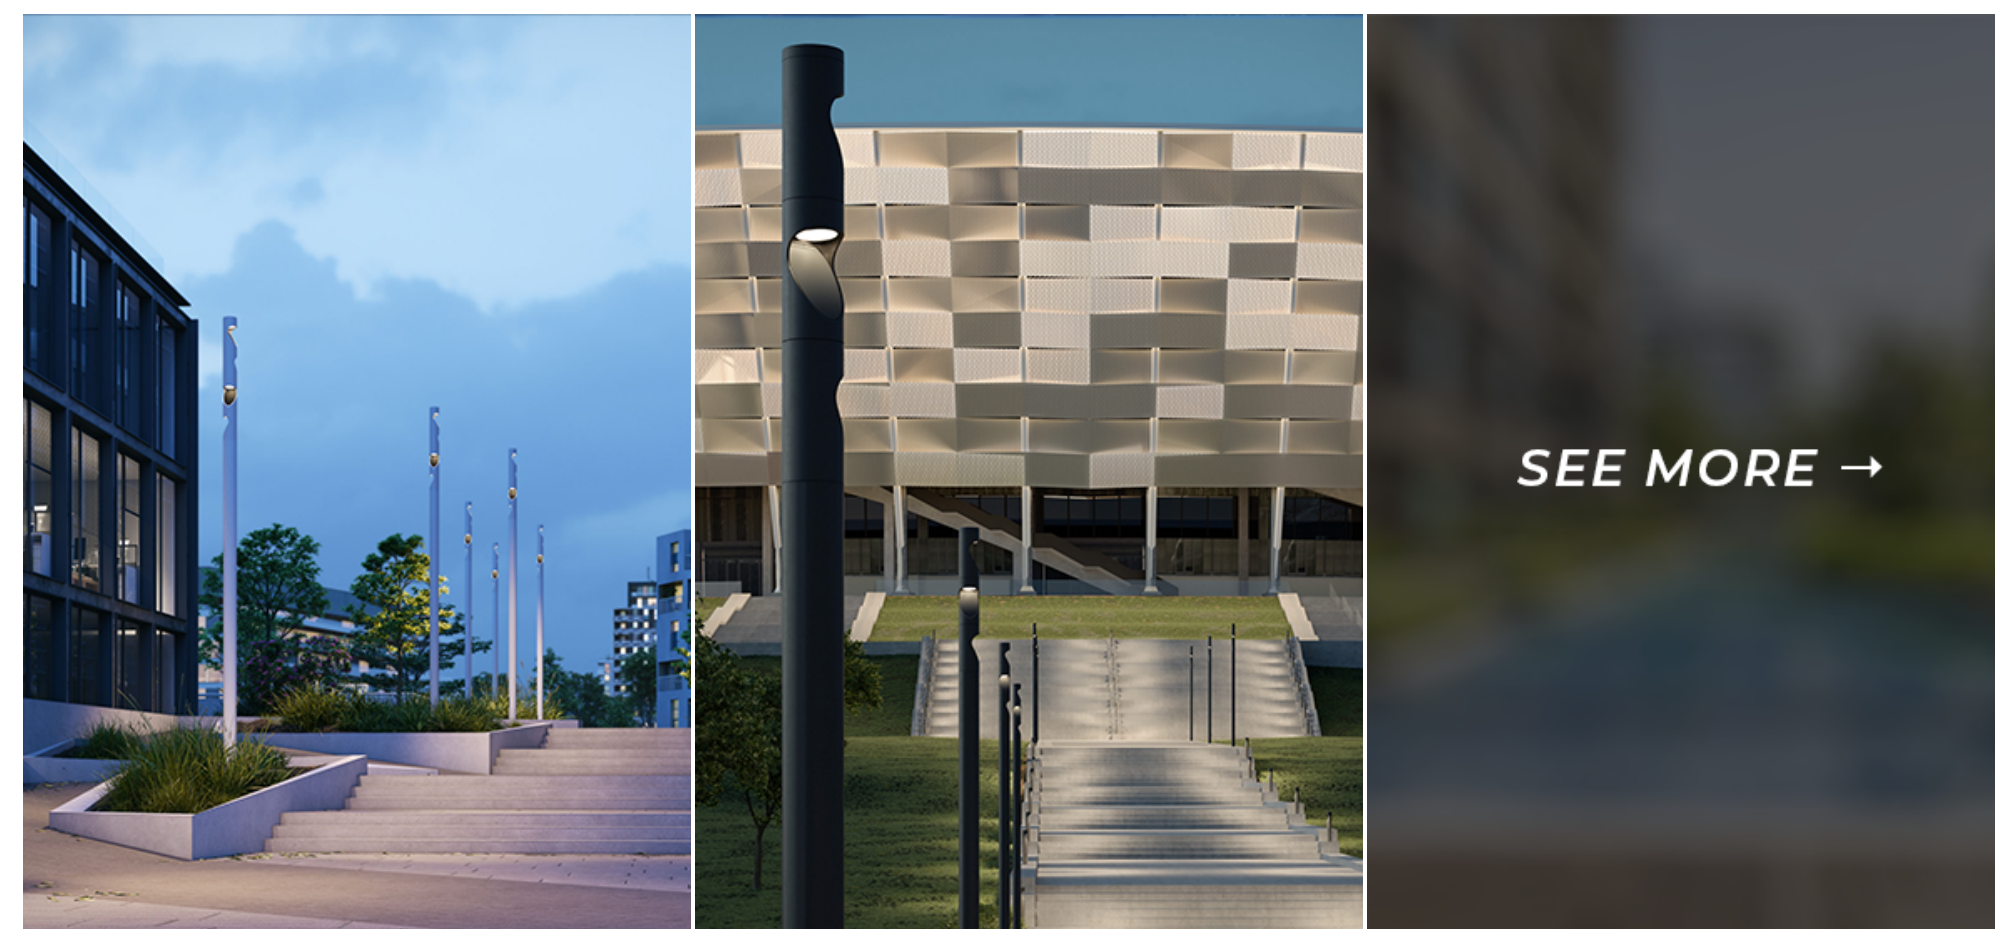

Friday's Featured Fixture

Turn More Heads

Inline elevates exterior space with outstanding functionality

Ready. Aim. Illuminate

Inline's light modules rotate 355 degrees individually for controlled illumination and one-of-a-kind lighting flexibility.