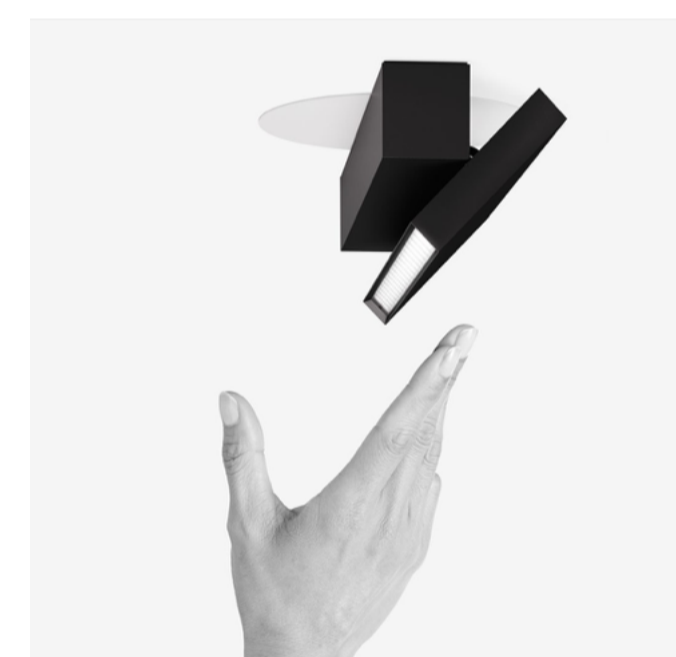

Do you want your local Sales Representative to reach out to you?
Click the button, fill out the form, and a rep will reach out to you shortly!

[Click Here](#)

FLUXWERX⁷

To ensure delivery to your inbox (not bulk or junk folders), please add marketing@performancelighting.com to your address book. If you would no longer prefer to receive e-mails from Performance Lighting Systems, please use the Unsubscribe feature at the bottom.

Copyright © 2023, All rights reserved.

Our mailing address is:
5 Jenner Suite 130, Irvine, CA 92618