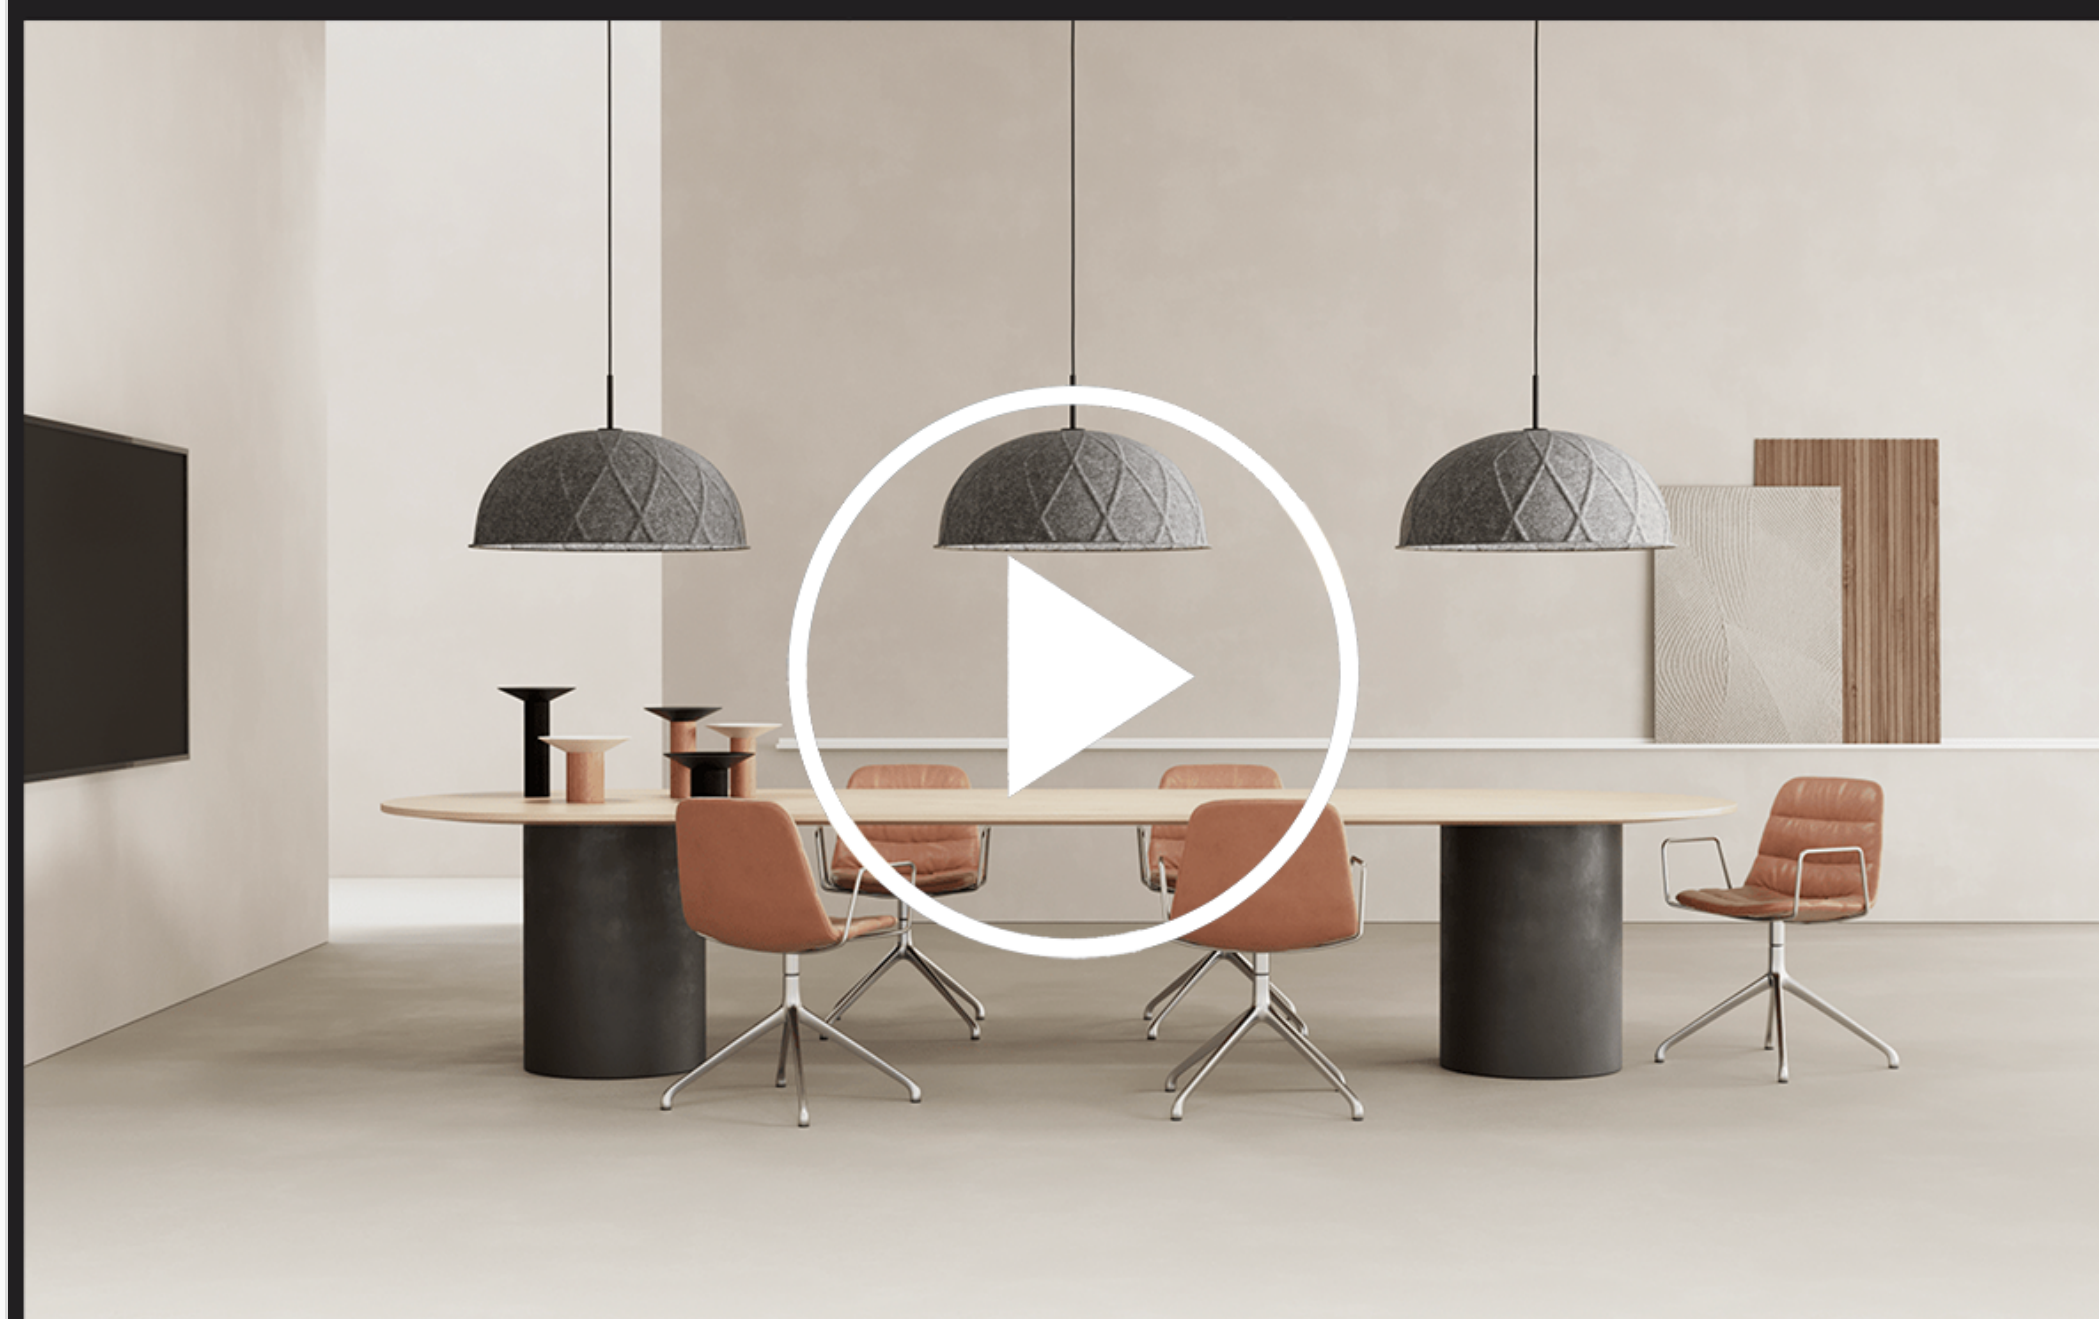

Friday's Featured Fixture

Georgina
By Luxxbox

**Flowing
Expression**

The acoustic lampshade has a soft texture and a flowing crisscross pattern, while the decorative glass diffuser disperses light down, creating a calming and comfortable space.