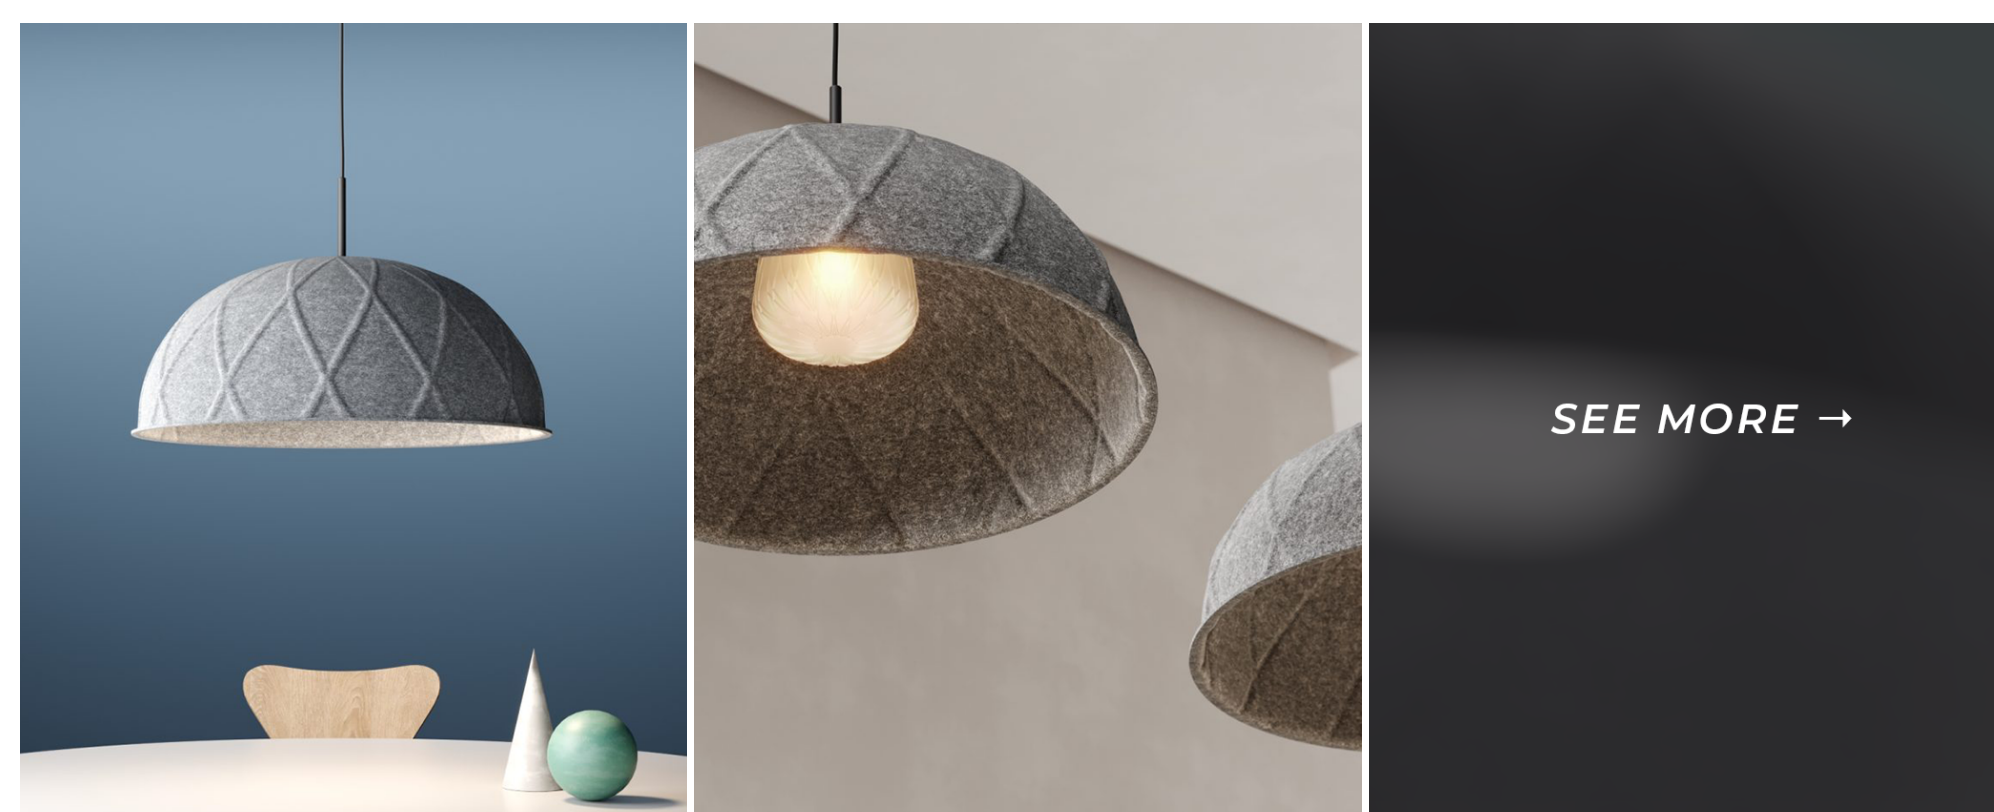

Friday's Featured Fixture

Georgina
By Luxxbox

**Flowing
Expression**

The acoustic lampshade has a soft texture and a flowing crisscross pattern, while the decorative glass diffuser disperses light down, creating a calming and comfortable space.