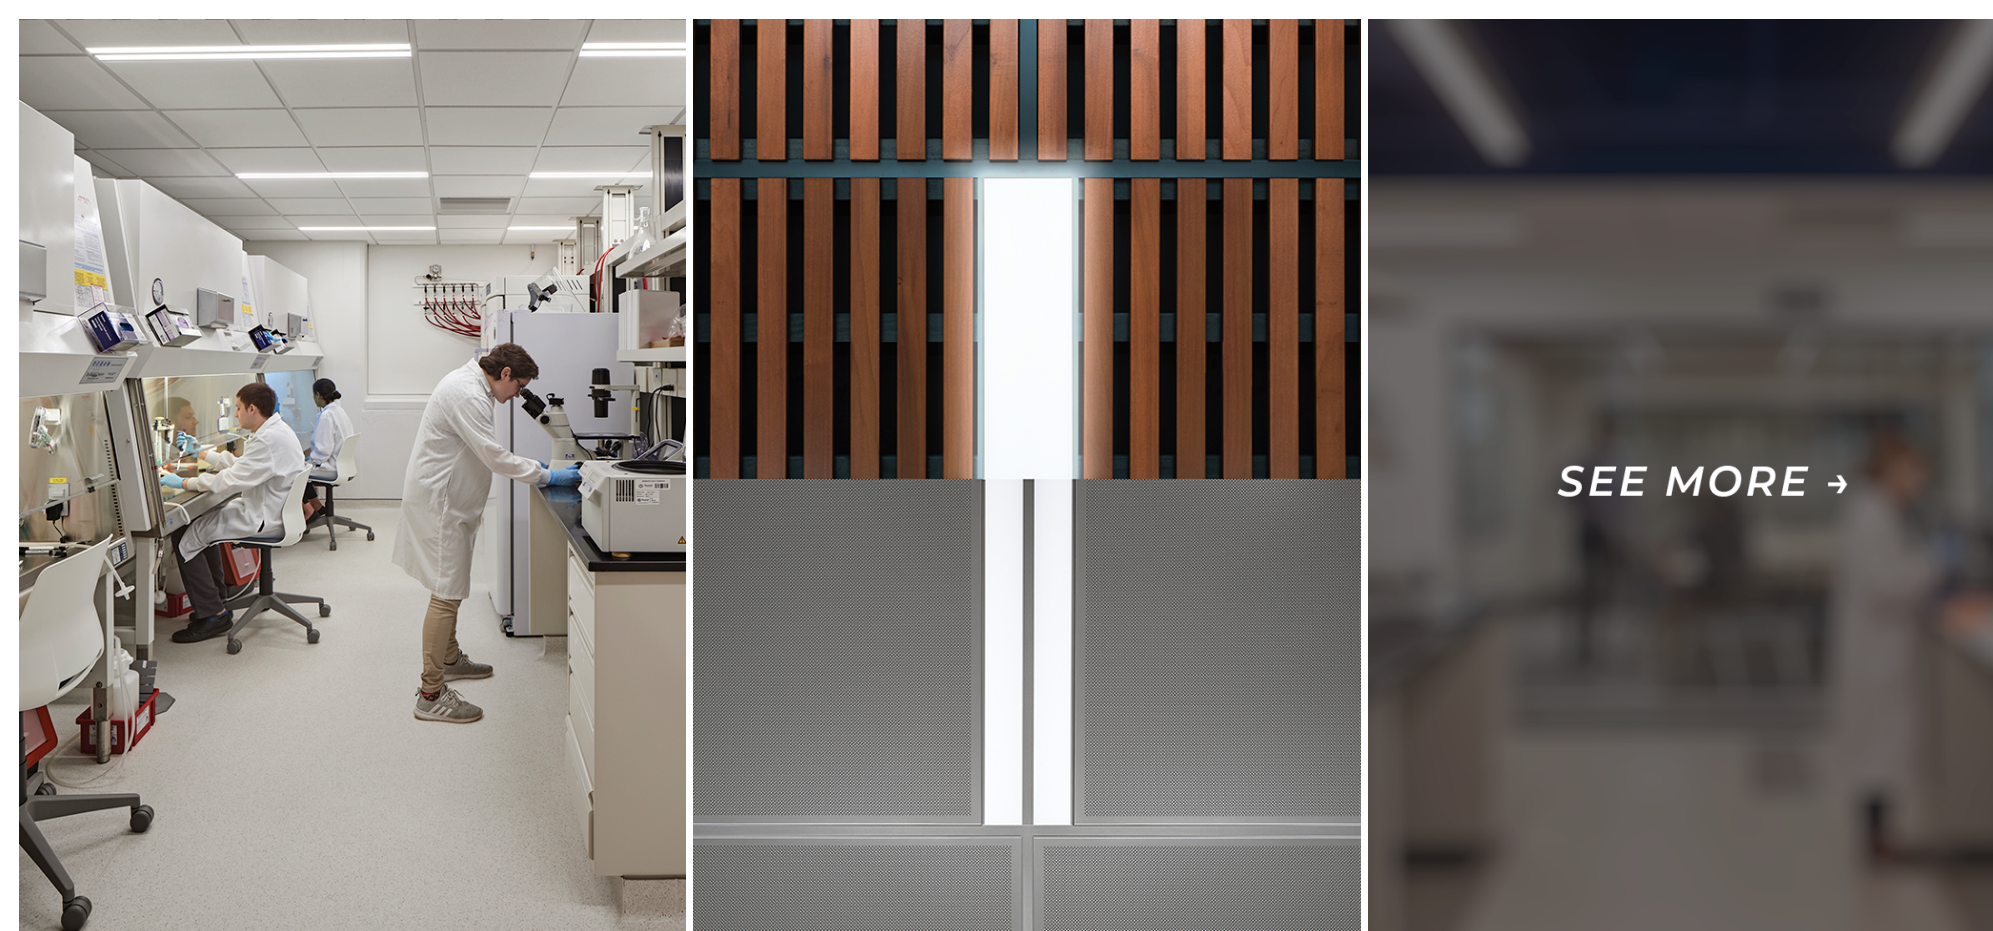

A New Level of Visual Comfort

Achieve linear lighting on-center to the grid with Gemini

A Simple Solution

GEMINI is designed with integrated cross tees, eliminating the need for additional ceiling bracket support, accessories or even tools.