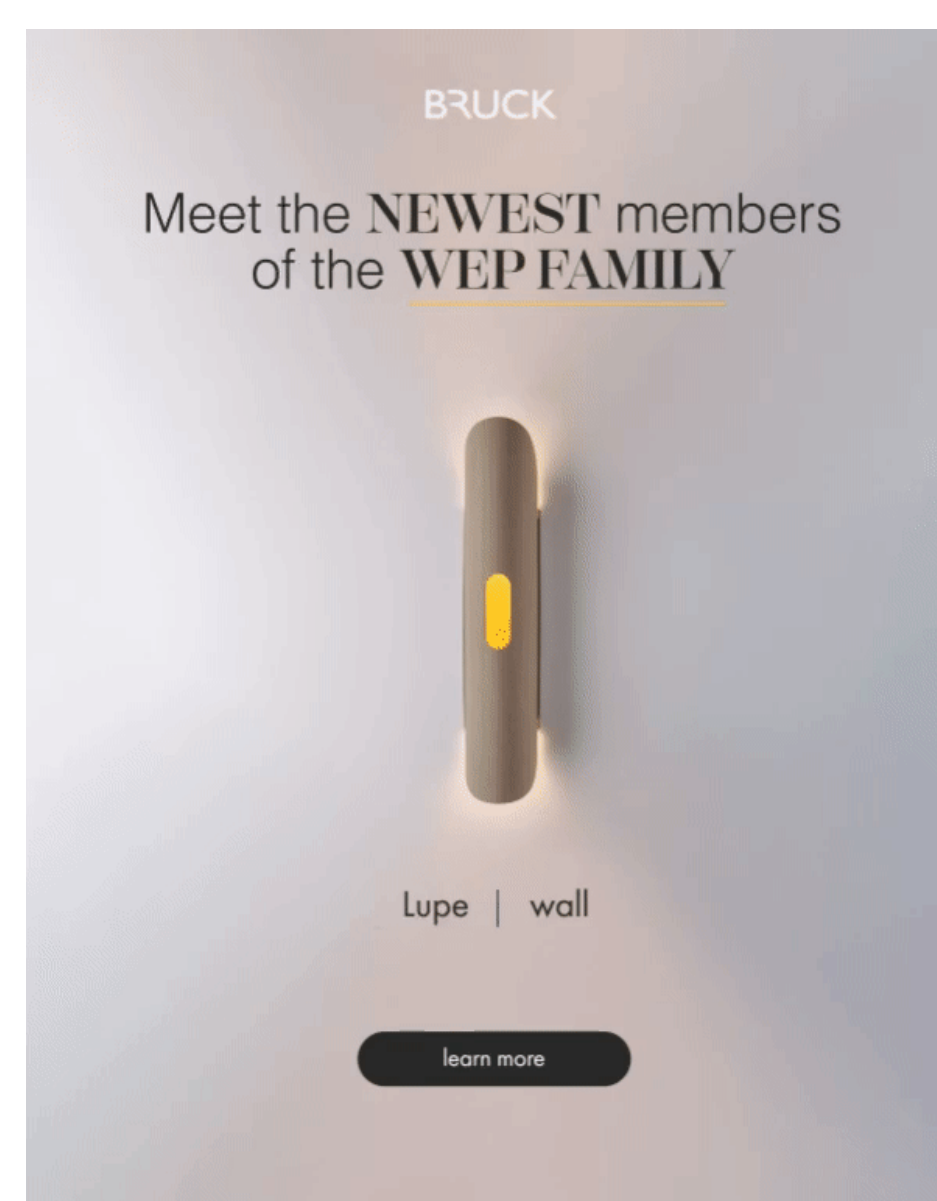

# The Newest Members of the Family

WEP expands their line to the Renata and Lupe wall sconces

## Handcraft Design

WEP Light (Wood Ecological Project) is designed, handcrafted in Argentina and assembled in the USA. A two-sided wood veneer section is fused with a malleable center panel for strength and flexibility to create a work of art in a variety of styles and sizes.