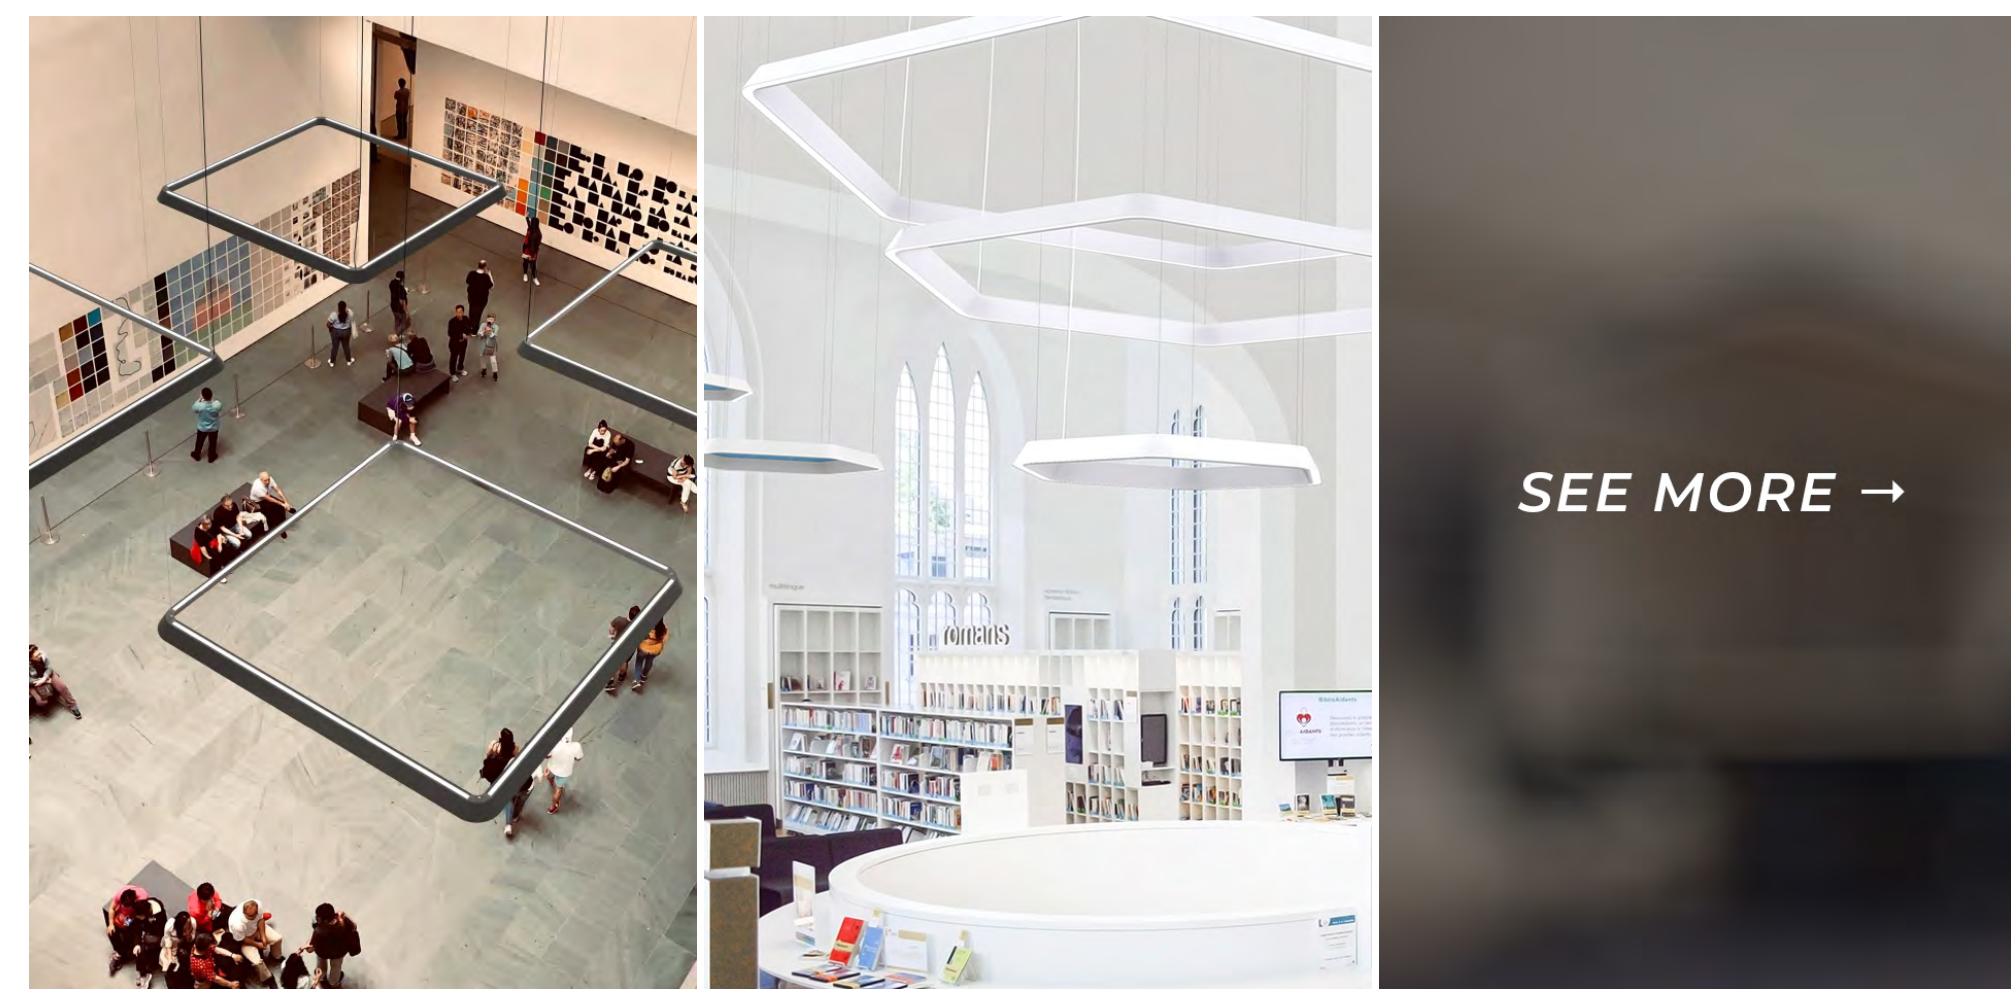

Friday's Featured Fixture

Enabling the Designer Experience

Align introduces Relay — dynamic geometric lighting

Shaped for Design

With corner options of 90° and 120° angles, configure diverse geometric patterns.