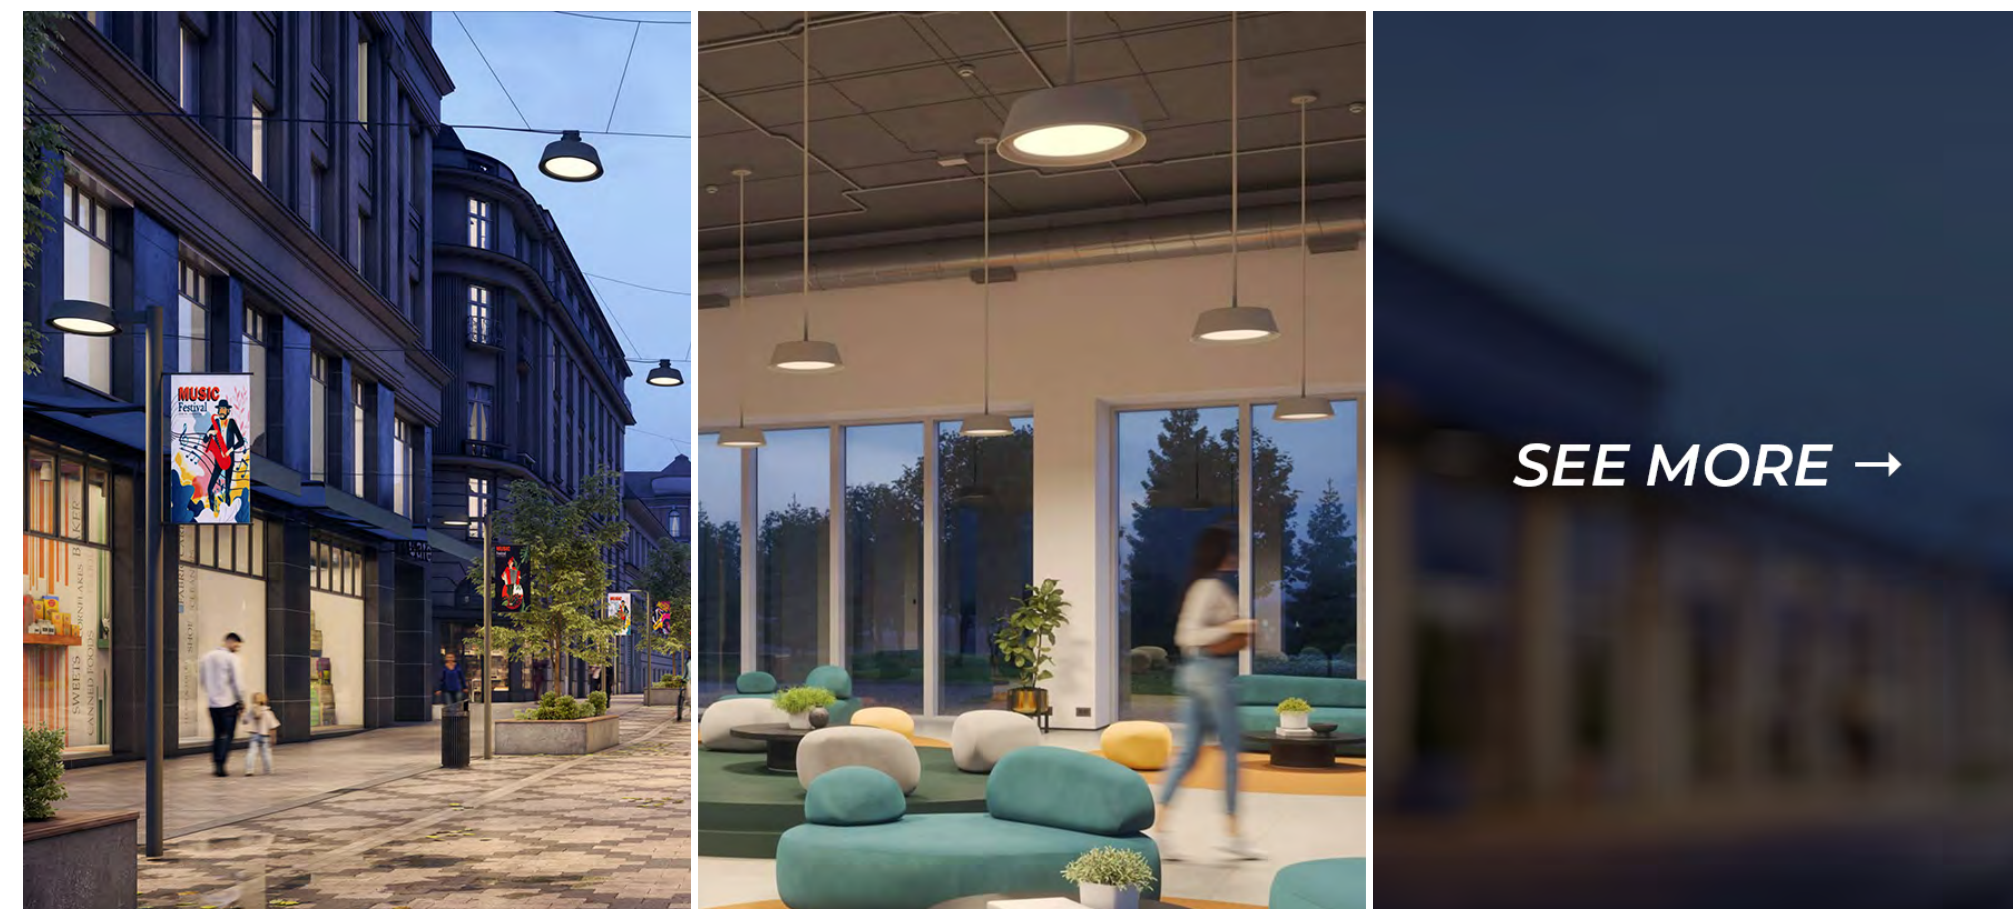

Friday's Featured Fixture

Iconic by Design

Clermont offers broad appeal and is at home in public spaces

Universal Attraction

Clermont blurs the lines between outdoor and indoor luminaires. A curb to cube family approach puts the focus on a variety of mounting options to cover a range of exterior and interior lighting needs.