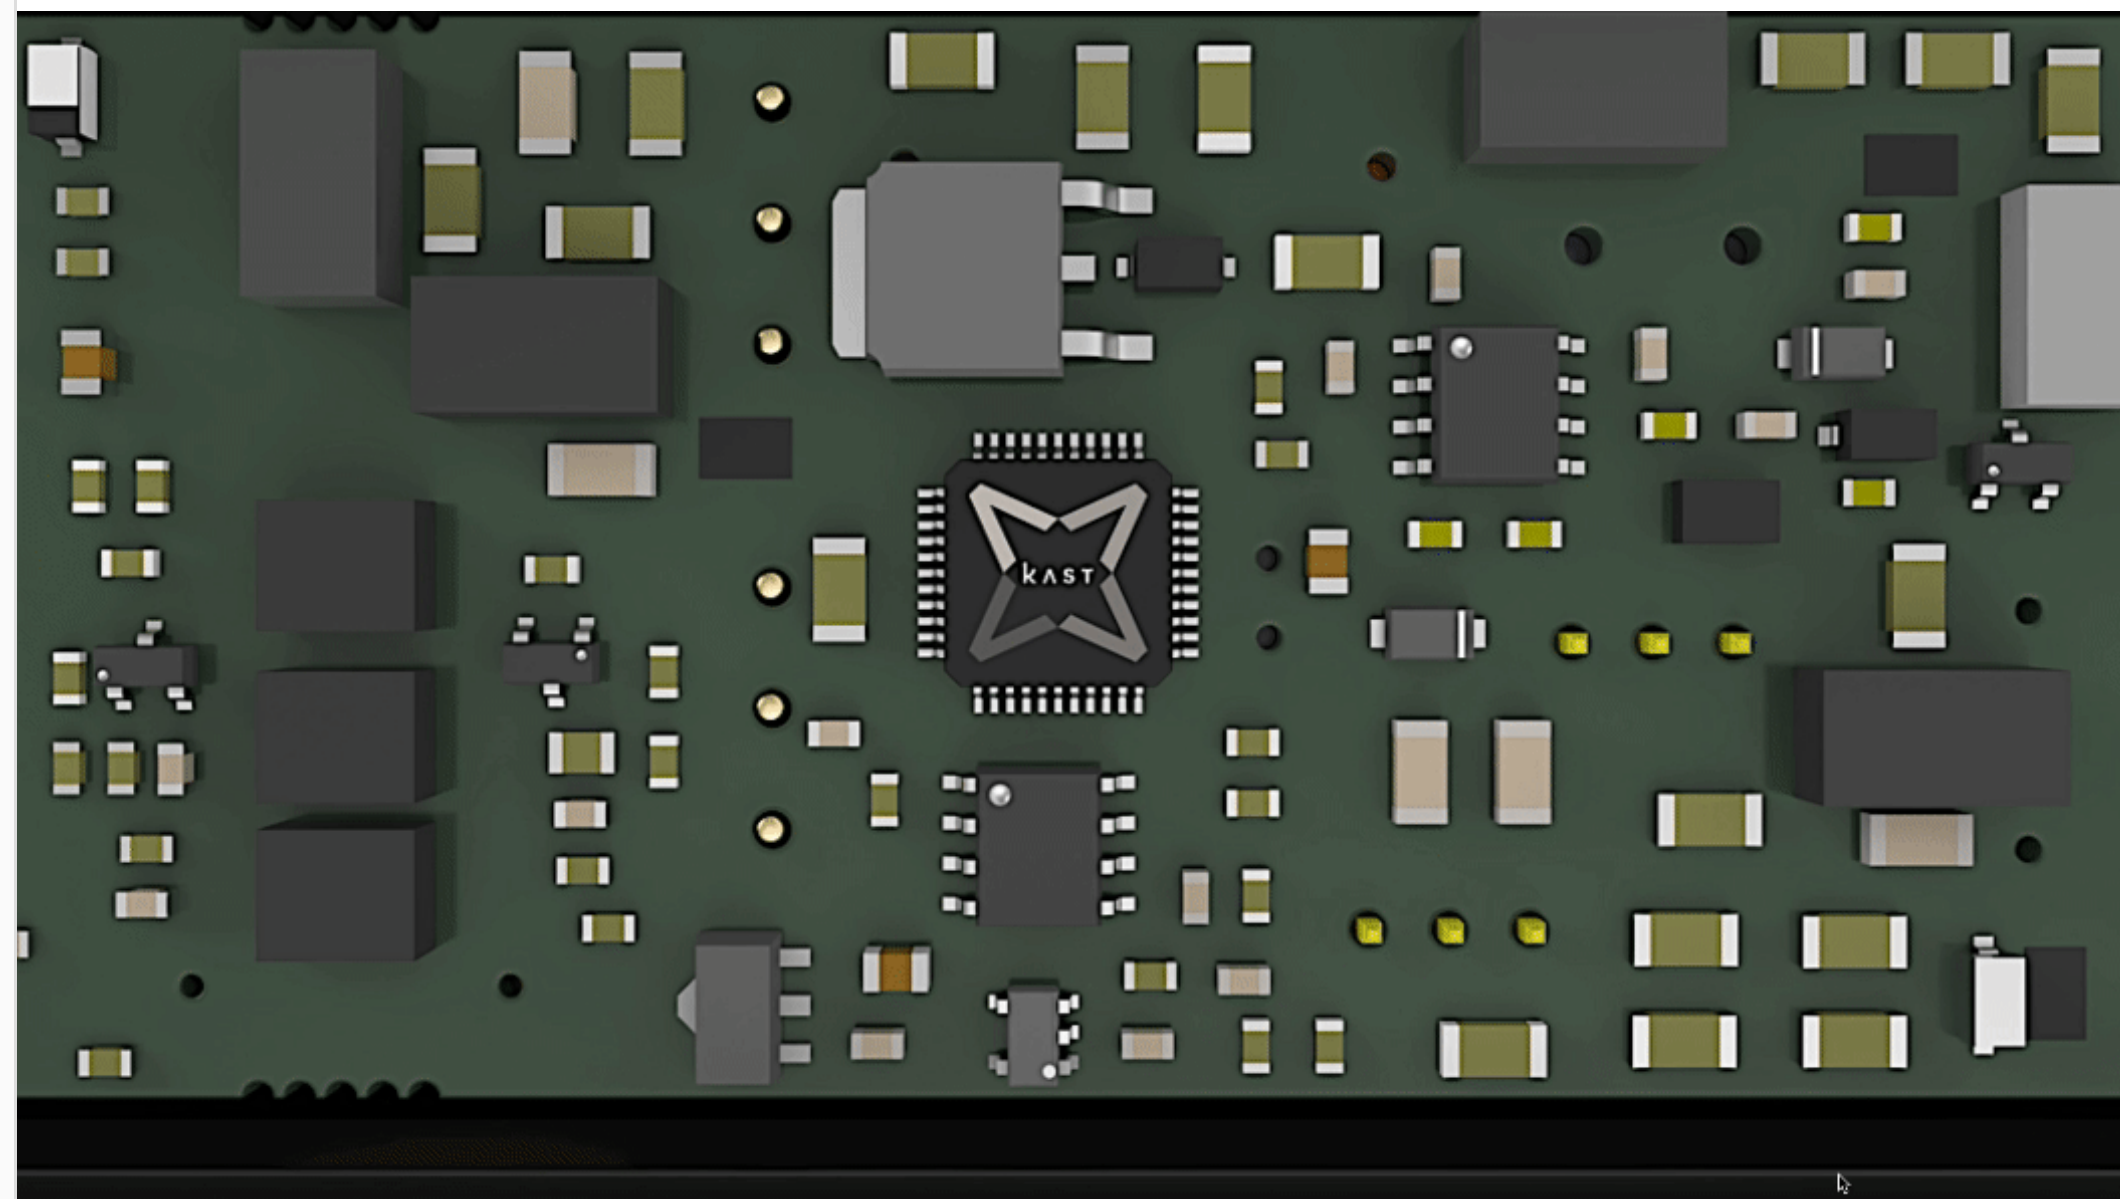

## Get it Right Every Time

*Aurora living light enables the right light for every time, task, and taste.*

### TROV Powered by AURORA

Three processors. A software stack leveraging algorithms and machine learning. All operating at the speed of DMX. AURORA is the technology architecture that makes light for every aesthetic, mood, and health need possible.

TROV L60 Linear

TROV L60 Asymmetric

TROV L45 Cove