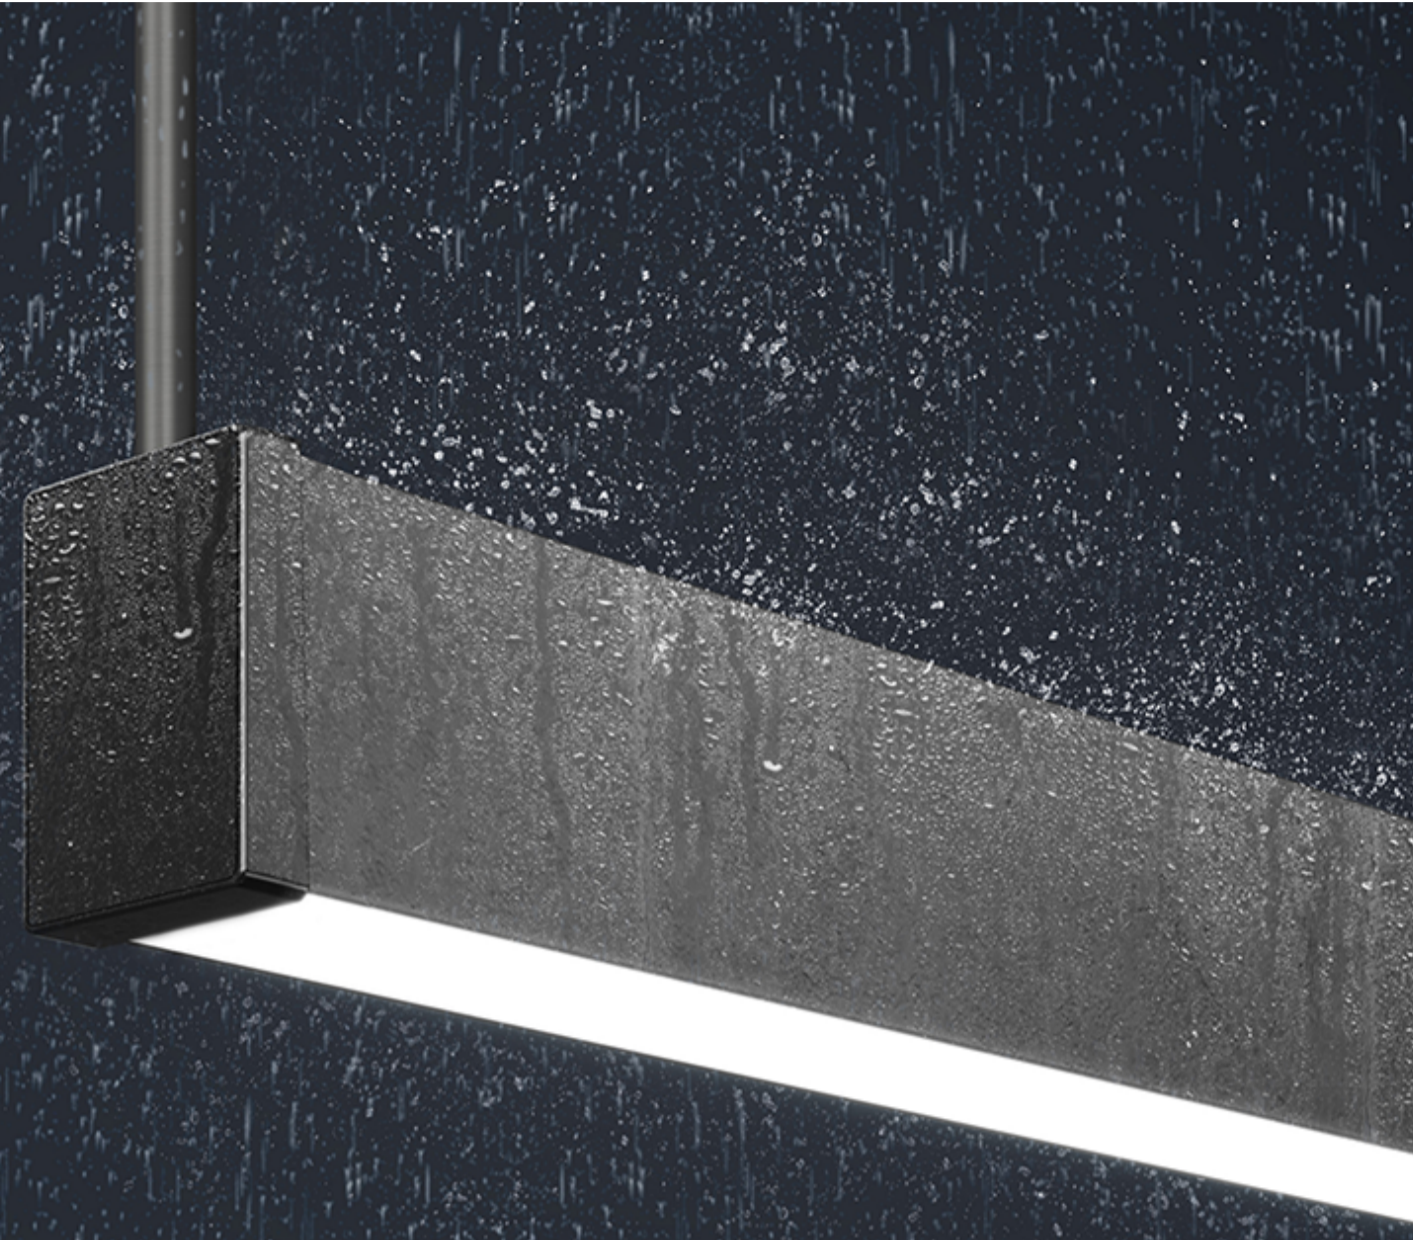

## Elevate the Outdoors

*Lino subtly integrates into exterior or interior environments*

## Uncompromised Design

With an IP66 rating, Lino luminaires are particularly well-suited for outdoor applications with harsher weather conditions such as rain, snow, sand, or excessive dirt or dust.

SEE MORE →