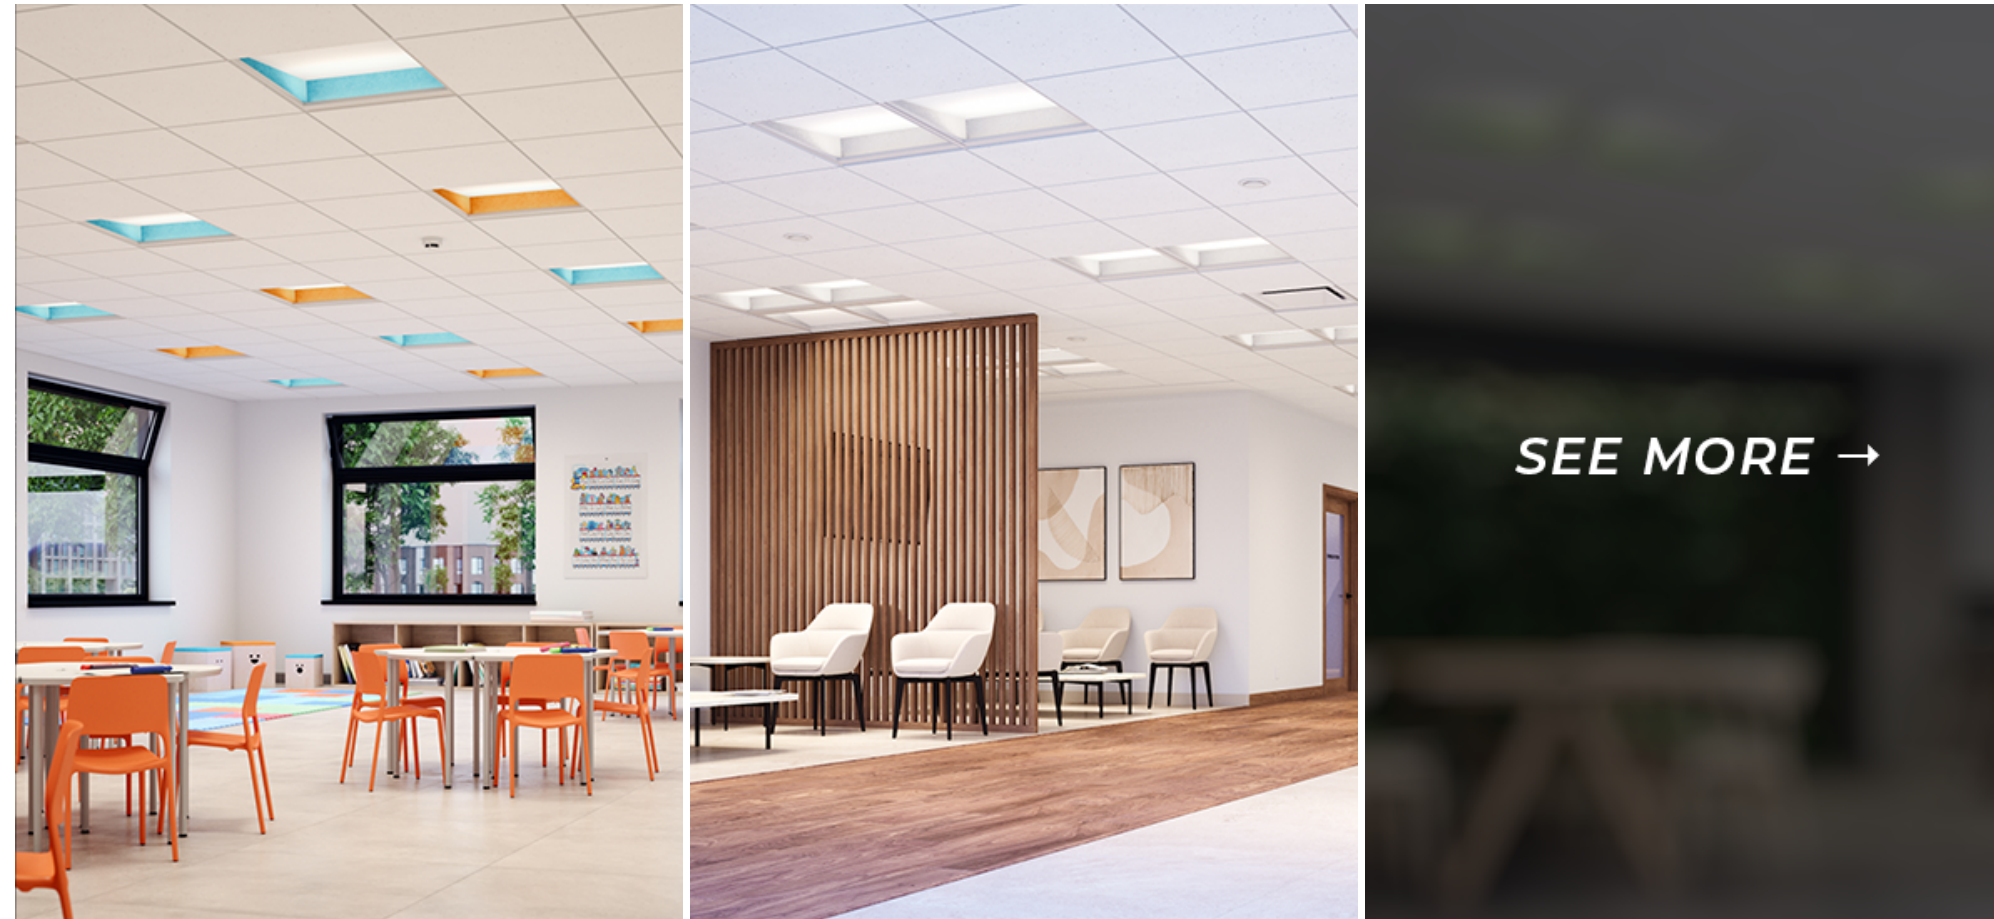

Lean Into the Troffer of the Future

Alight introduces Lean—a new high performance lay-in

Declare.

Multi-Functional

Lean's indirect distribution delivers a soft, even illumination that suppresses glare and shadows. Designers can use the multi-functional fixture to turn project tiles into dynamic designs in applications such as office spaces.