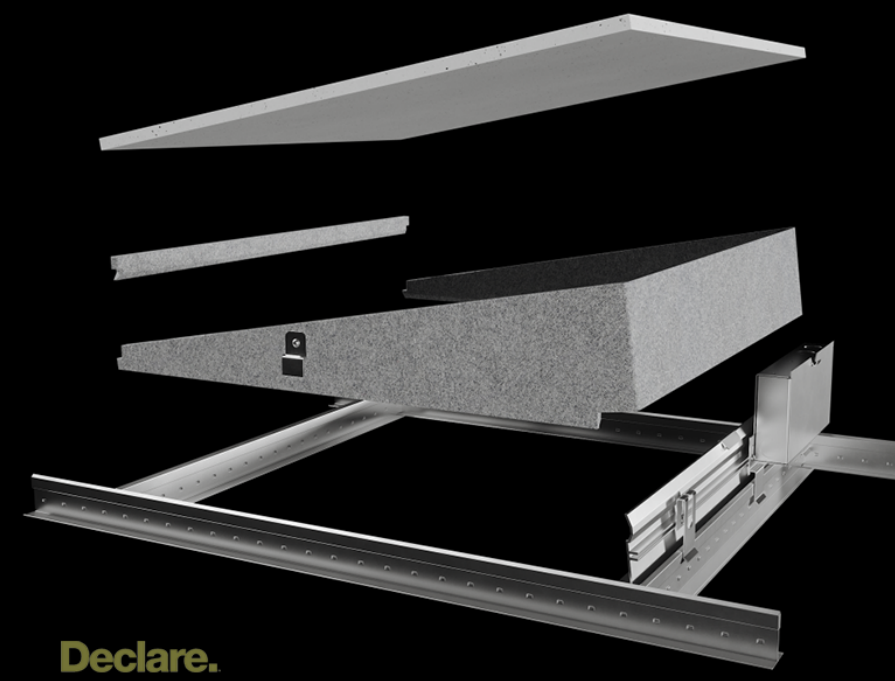

Lean Into the Troffer of the Future

Alight introduces Lean—a new high performance lay-in

Declare.

Multi-Functional

Lean's indirect distribution delivers a soft, even illumination that suppresses glare and shadows. Designers can use the multi-functional fixture to turn project tiles into dynamic designs in applications such as office spaces.