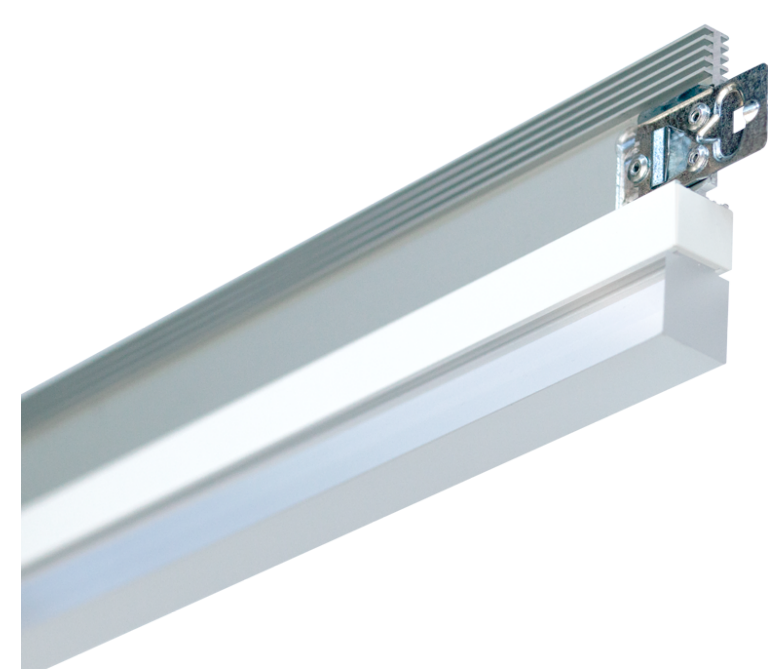

Friday's Featured Fixture

Lighting the Way Home

JLC Tech enhances the holiday airport travel experience

Travel in Style

Travelers through the Baltimore/Washington International Thurgood Marshall Airport (BWI) will enjoy an exciting renovation of Concourse D. The airport features JLC's product, the T-BAR FLEX, integrated into the DESIGNFLEX Ceiling Systems by Armstrong.