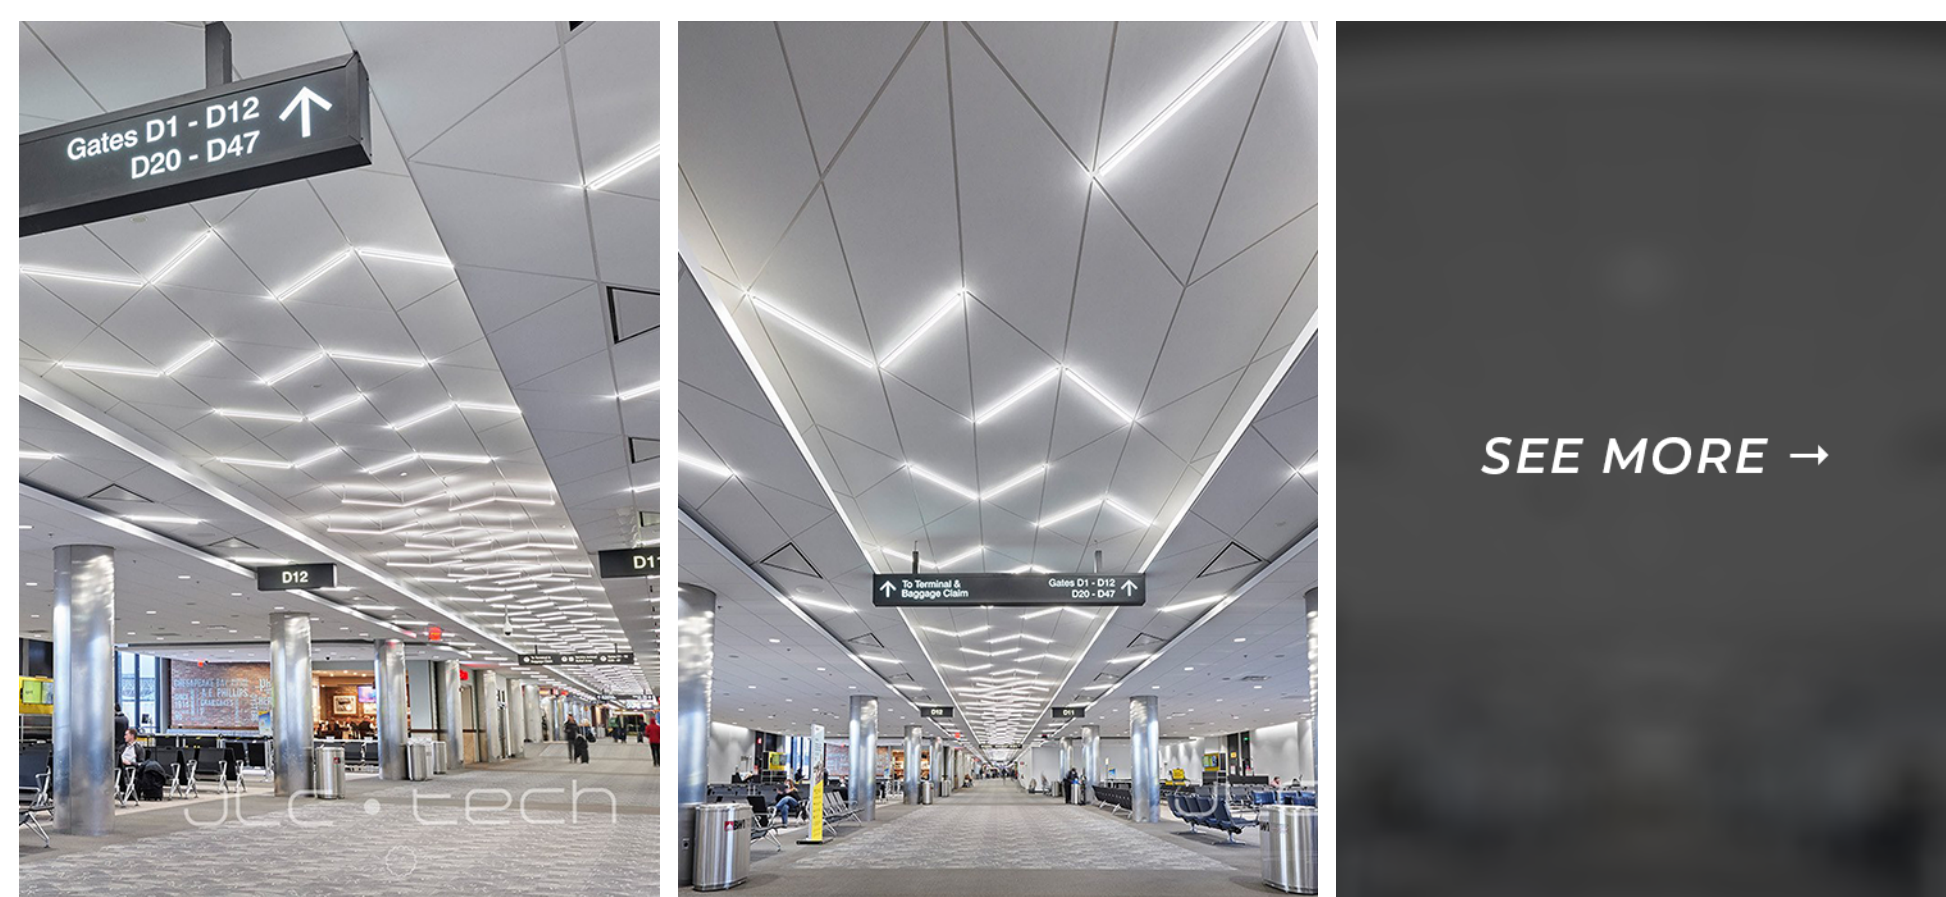

Friday's Featured Fixture

Lighting the Way Home

JLC Tech enhances the holiday airport travel experience

Travel in Style

Travelers through the Baltimore/Washington International Thurgood Marshall Airport (BWI) will enjoy an exciting renovation of Concourse D. The airport features JLC's product, the T-BAR FLEX, integrated into the DESIGNFLEX Ceiling Systems by Armstrong.