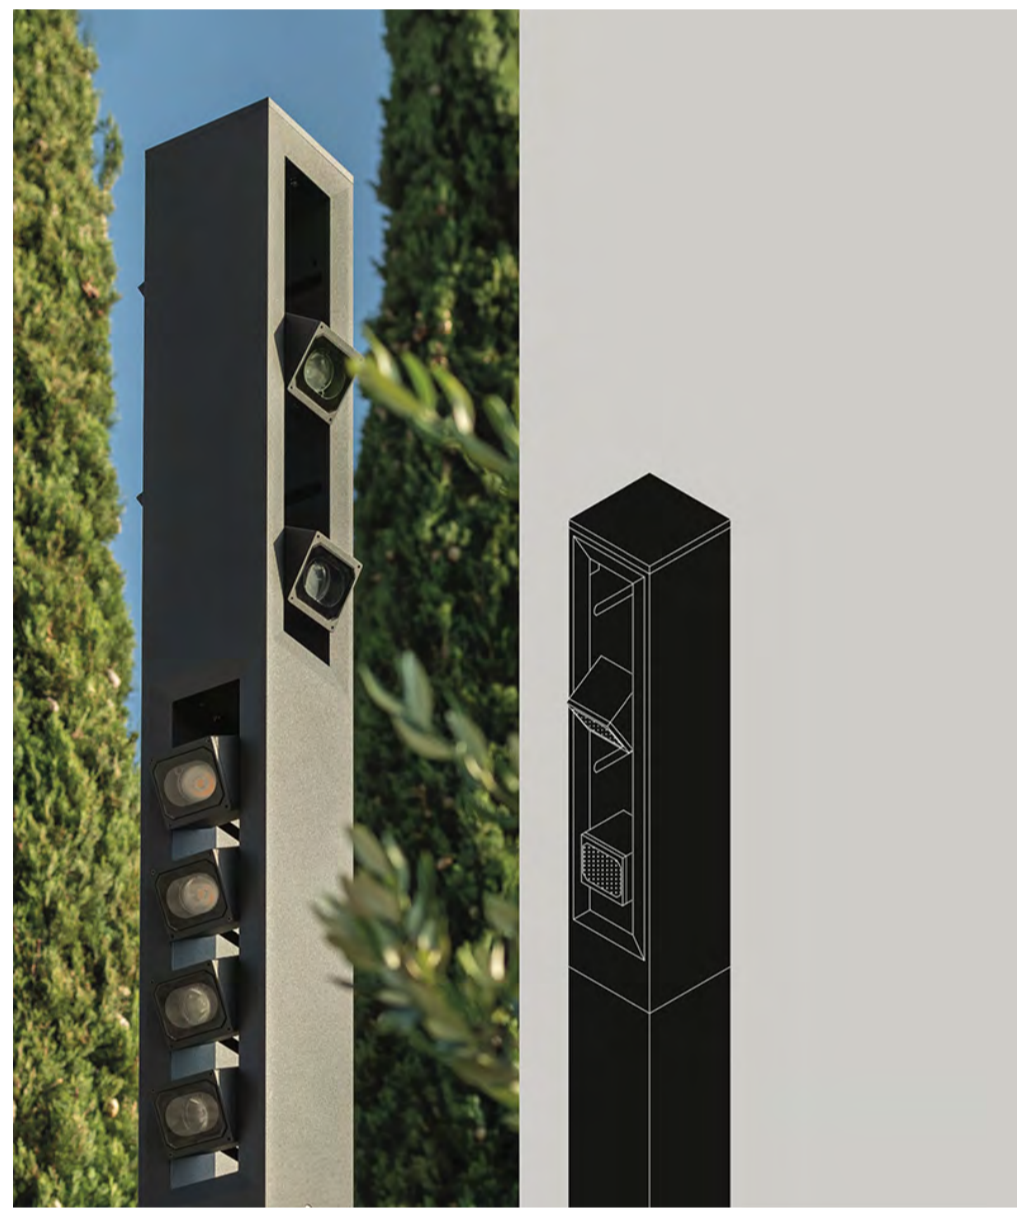

Friday's Featured Fixture

Lighting Just the Way You Want It

NEW Lucera by Targetti—customizations for a fluid environment.

Total Liberty

With the wide variation of luminaire assemblies and pole height options, the **LUCERA** range makes it possible to easily adapt to any surrounding environment. Its the ideal solution due to its ability to conform to both general as well as specialty accent lighting.