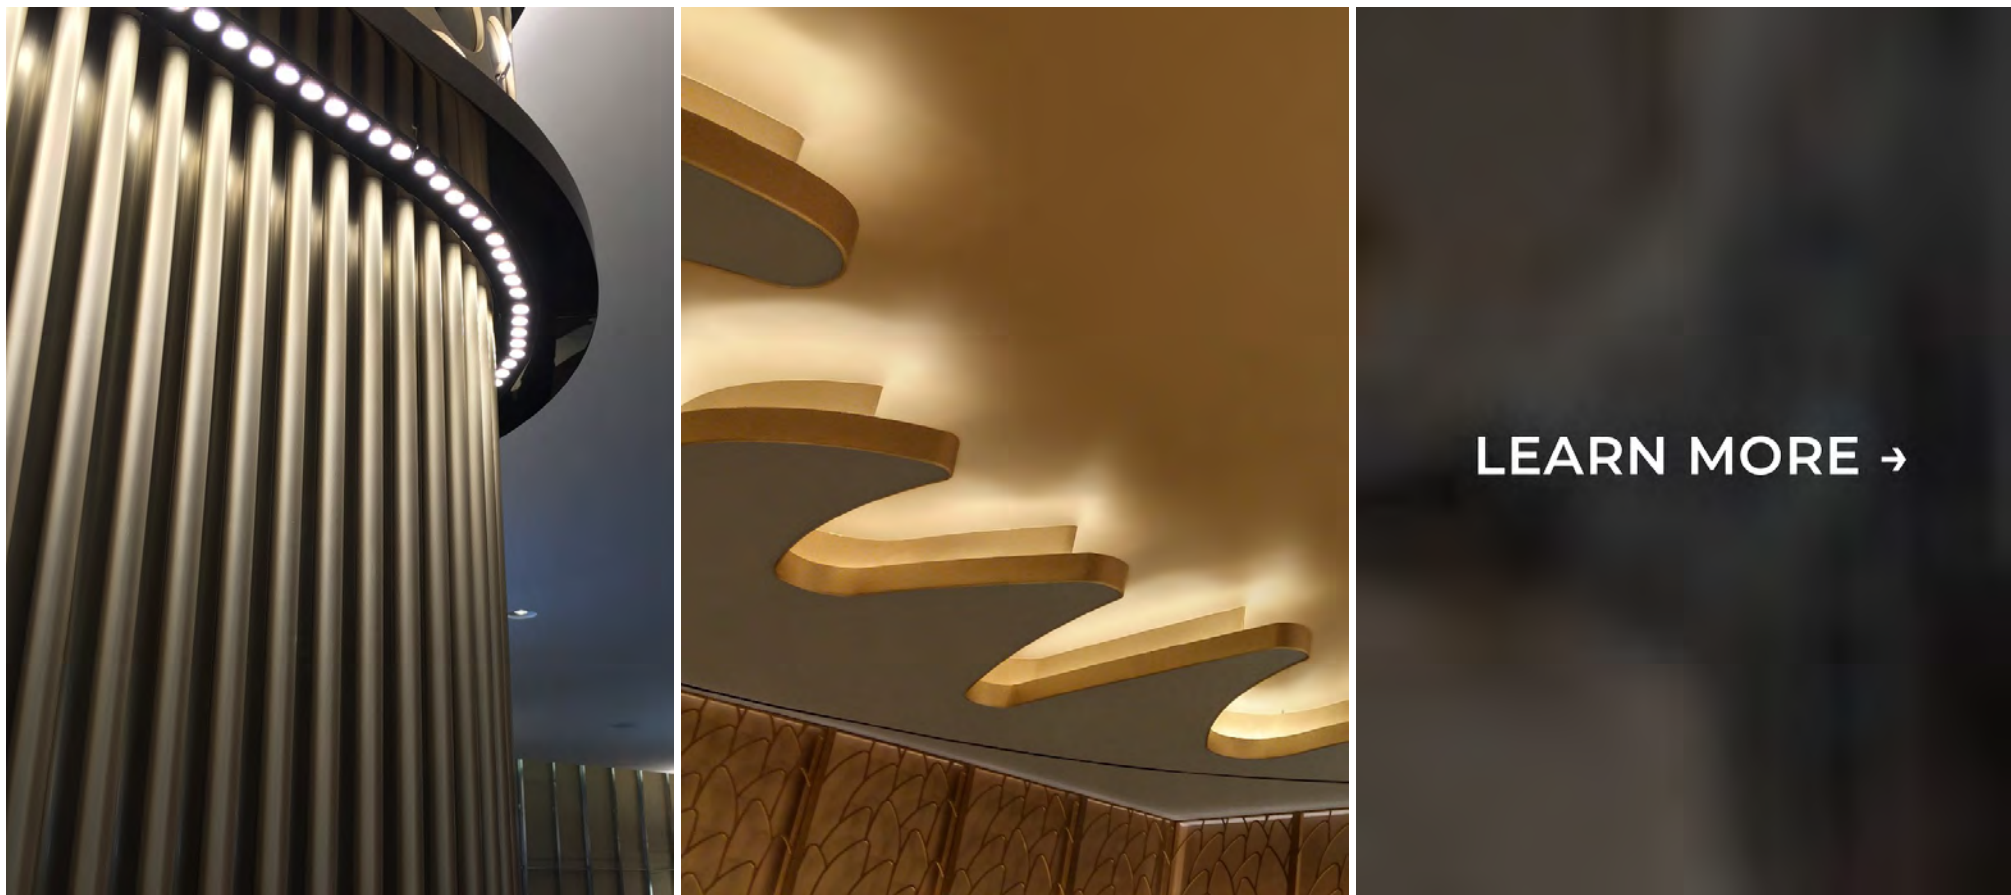

Friday's Featured Fixture

Cobra Flex Becomes More Versatile

Cobra Series expands its product line to an outdoor fixture.

Rigid Meets Flexible

Cobra Flex Outdoor Linear is an outdoor IP66 rated surface mounted modular system in extruded aluminum and black finish.