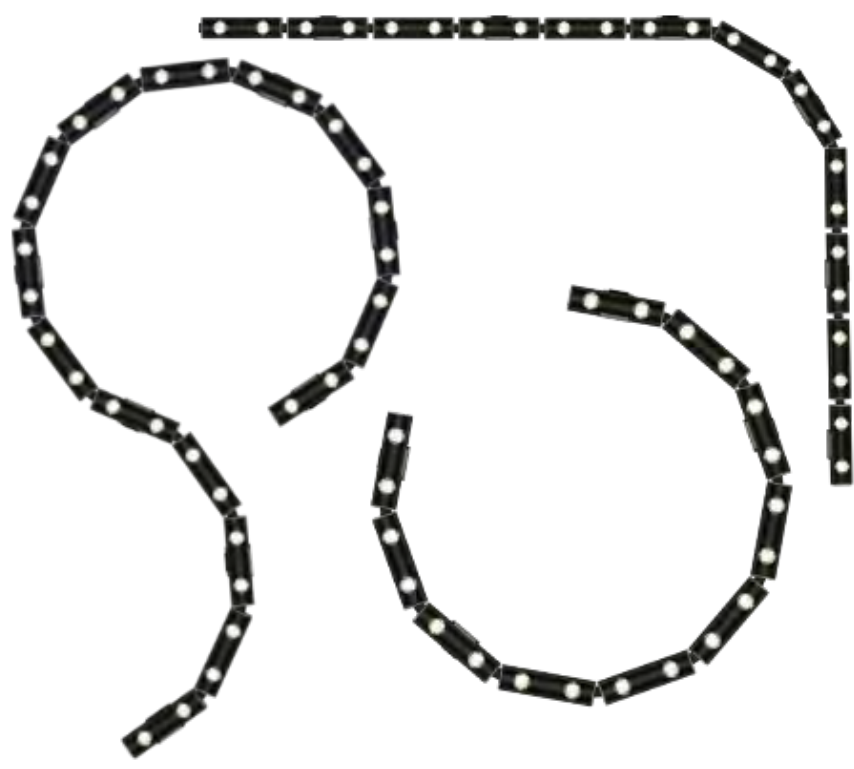

Friday's Featured Fixture

Cobra Flex Becomes More Versatile

Cobra Series expands its product line to an outdoor fixture.

Rigid Meets Flexible

Cobra Flex Outdoor Linear is an outdoor IP66 rated surface mounted modular system in extruded aluminum and black finish.