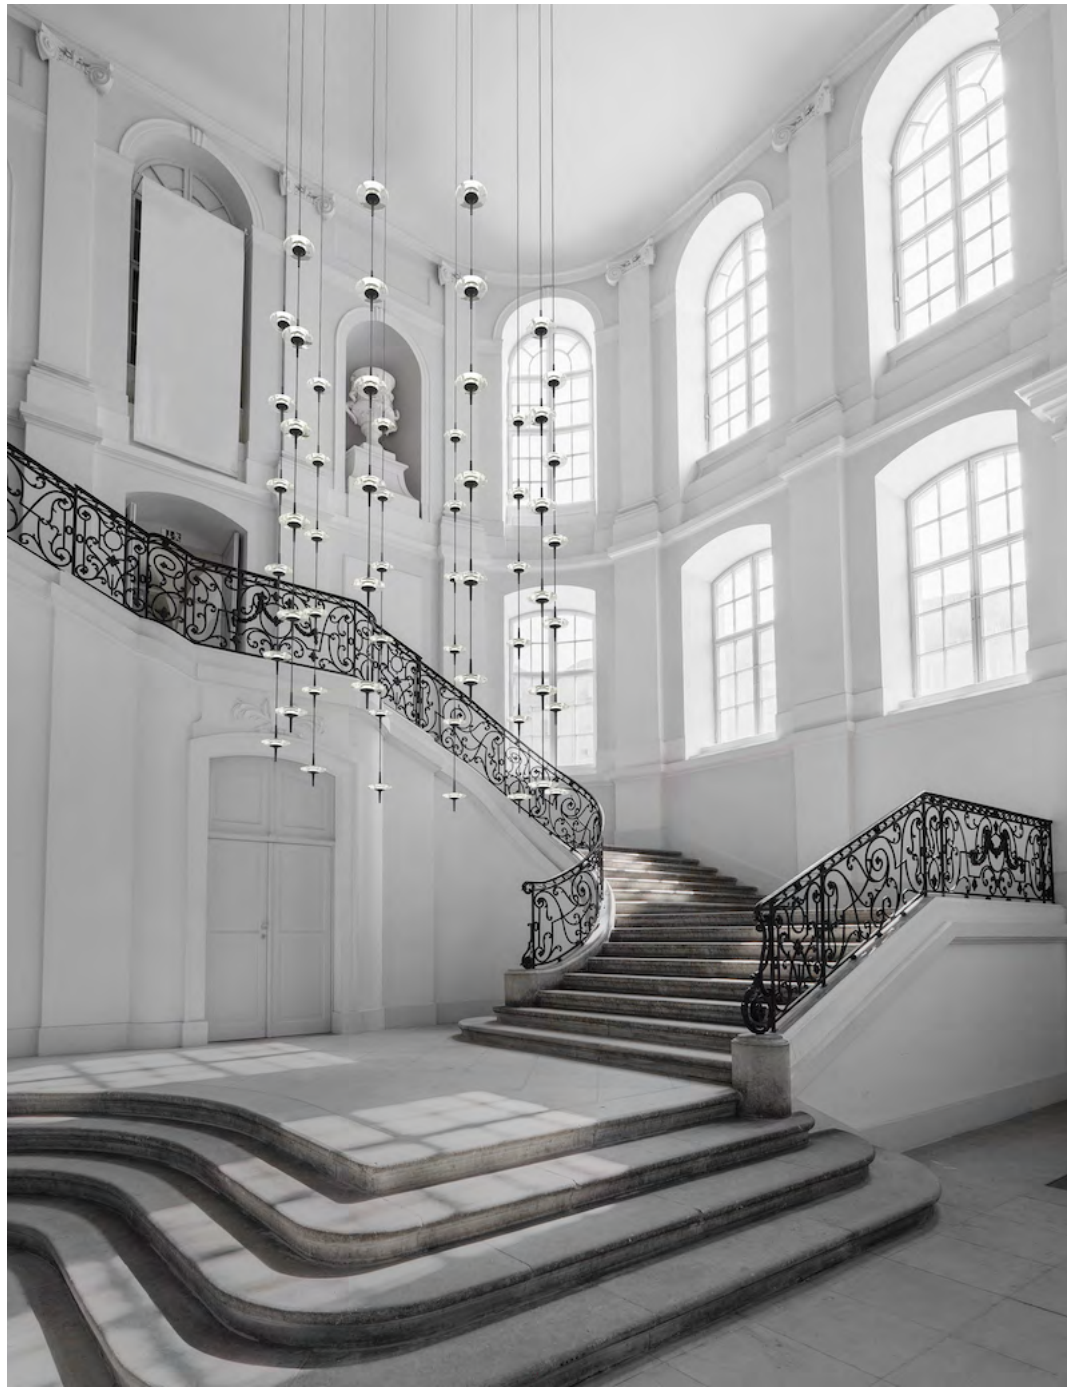

Friday's Featured Fixture

**Just Dropping By**  
The NEW Celeste Droplet By Eureka

**DROPLET  
CELESTE**

 **EUREKA**

**Star Quality**

Celeste is a clean minimalist pendant featuring an elegant artisanal casted glass disc. Vertical stems passing through the light fixture create a visual continuity with the cable, accentuated by the glowing glass disc to create a striking effect.