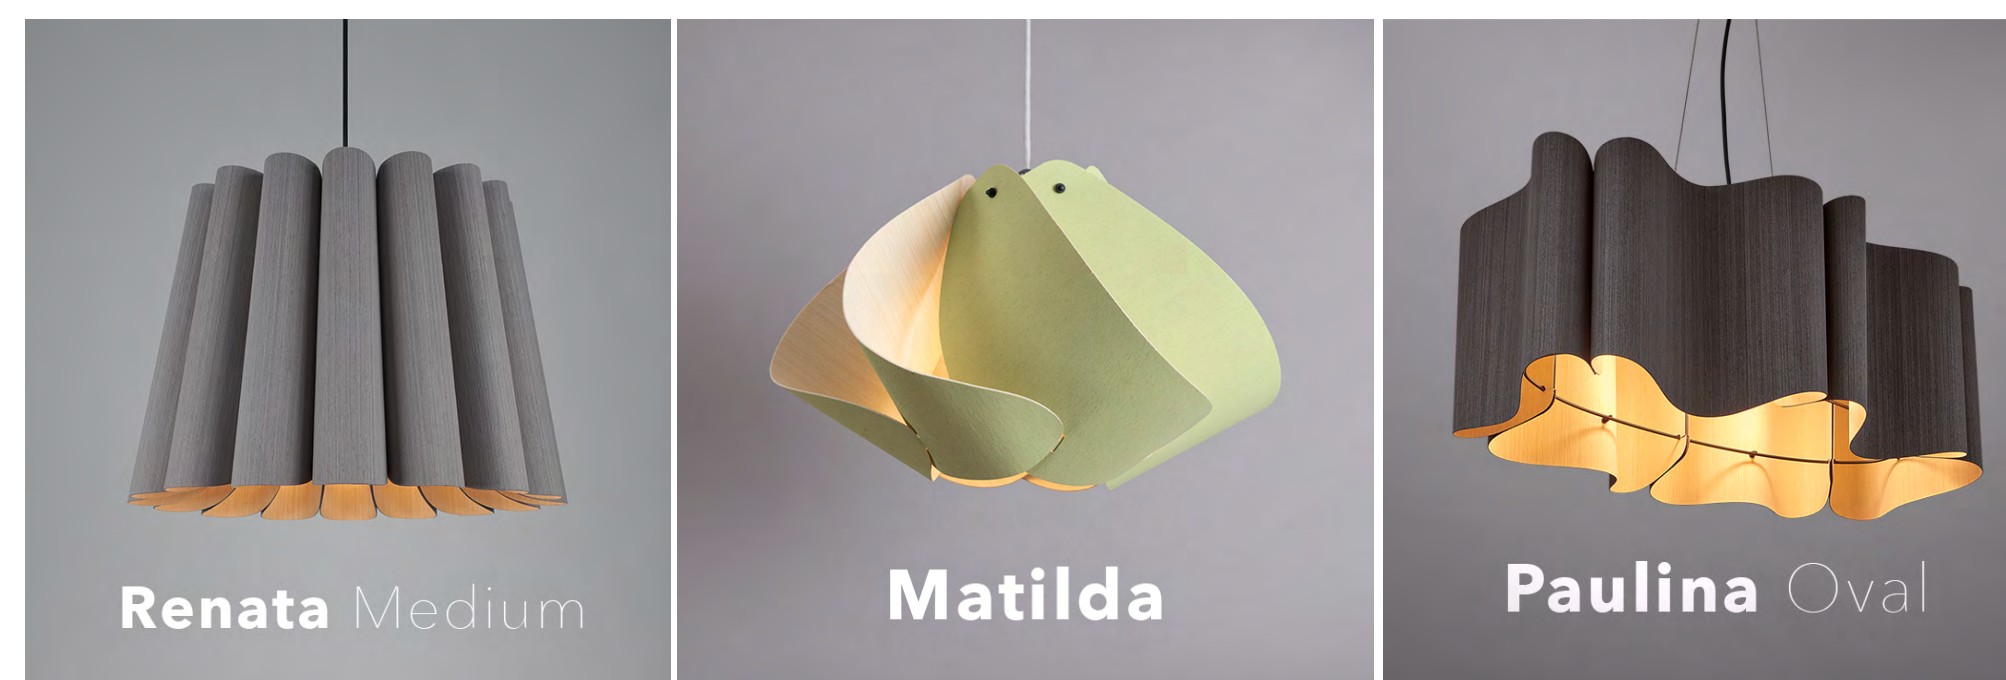

Friday's Featured Fixture

Nothing Short of Art

Bruck Introduces Three New Shapes to their WEP Light Collection

Original + Handcrafted

WEP Light (**W**ood **E**cological **P**roject) has created three new environmentally friendly fixtures: Matilda, Paulina Oval, and Renata Medium. Every fixture has such a unique character that it is nothing short of art.

Plethora of color combinations

WEPLIGHTS are offered with a plethora of color combinations. You may choose an interior and a separate exterior color option.

PRODUCT PAGE

To ensure delivery to your inbox (not bulk or junk folders), please add marketing@performanceclt.com to your address book. If you would no longer prefer to receive e-mails from Performance Lighting Systems, please use the Unsubscribe feature at the bottom.