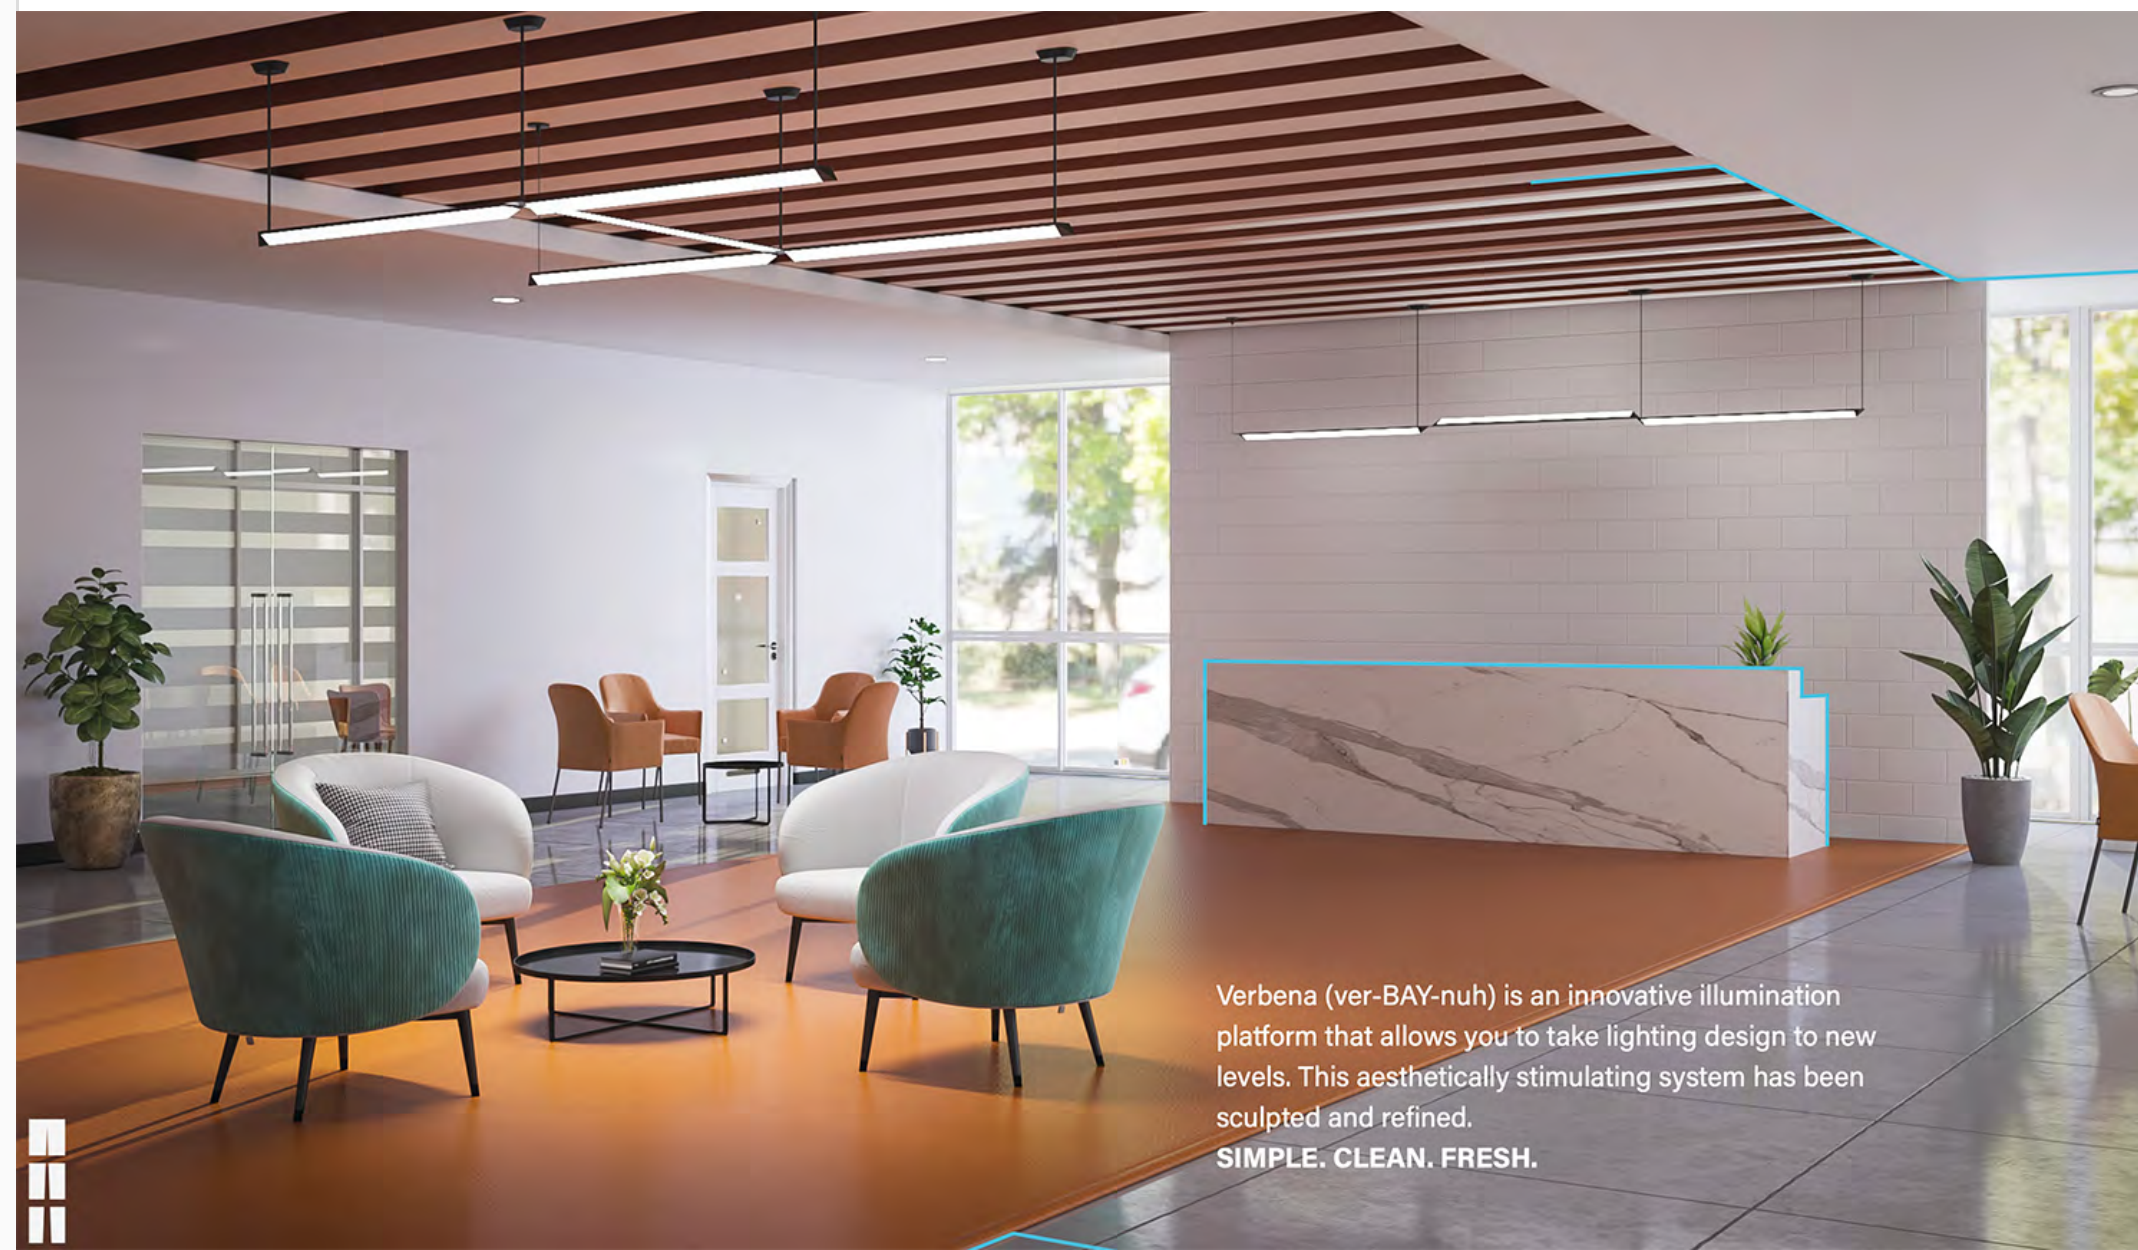

Friday's Featured Fixture

Think Outside the Grid

With the NEW Verbena by Pinnacle

Creative Lighting

The modularity of the Verbena platform allows for architectural freedom.

Elegant and sleek connectors enable new and innovative designs allowing you to put the light where you want it and create unique spaces.