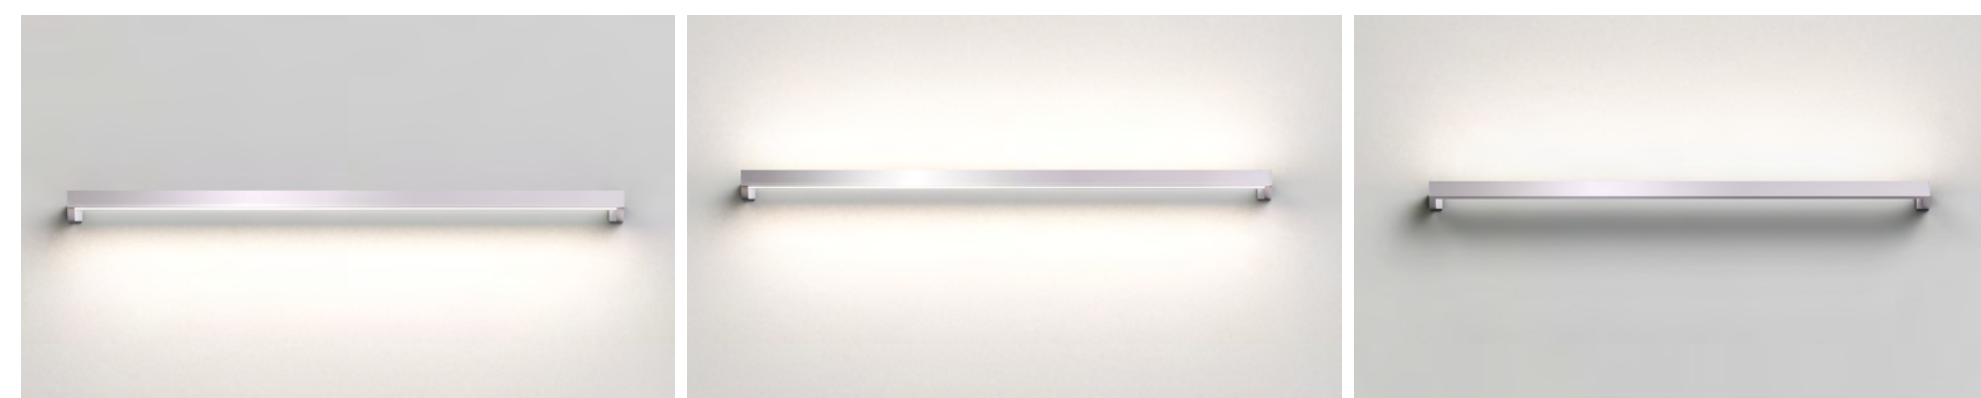

Friday's Featured Fixture

Walk the Line

It's modern redefined with Sonneman's Thin Line LED wall bar

Minimally Scaled, Elegantly Diffused

SONNEMAN's Thin-Line Indirect LED Wall Bar reflects light back onto the wall or mounting surface to radiate indirect illumination.

One-Sided Light Direction Two Sided Light Direction Indirect Light Direction

Multiple Lengths

Thin-Line wall bars are offered in a variety of lengths and finishes, and in three lighting configurations for optimal radiance no matter the setting.