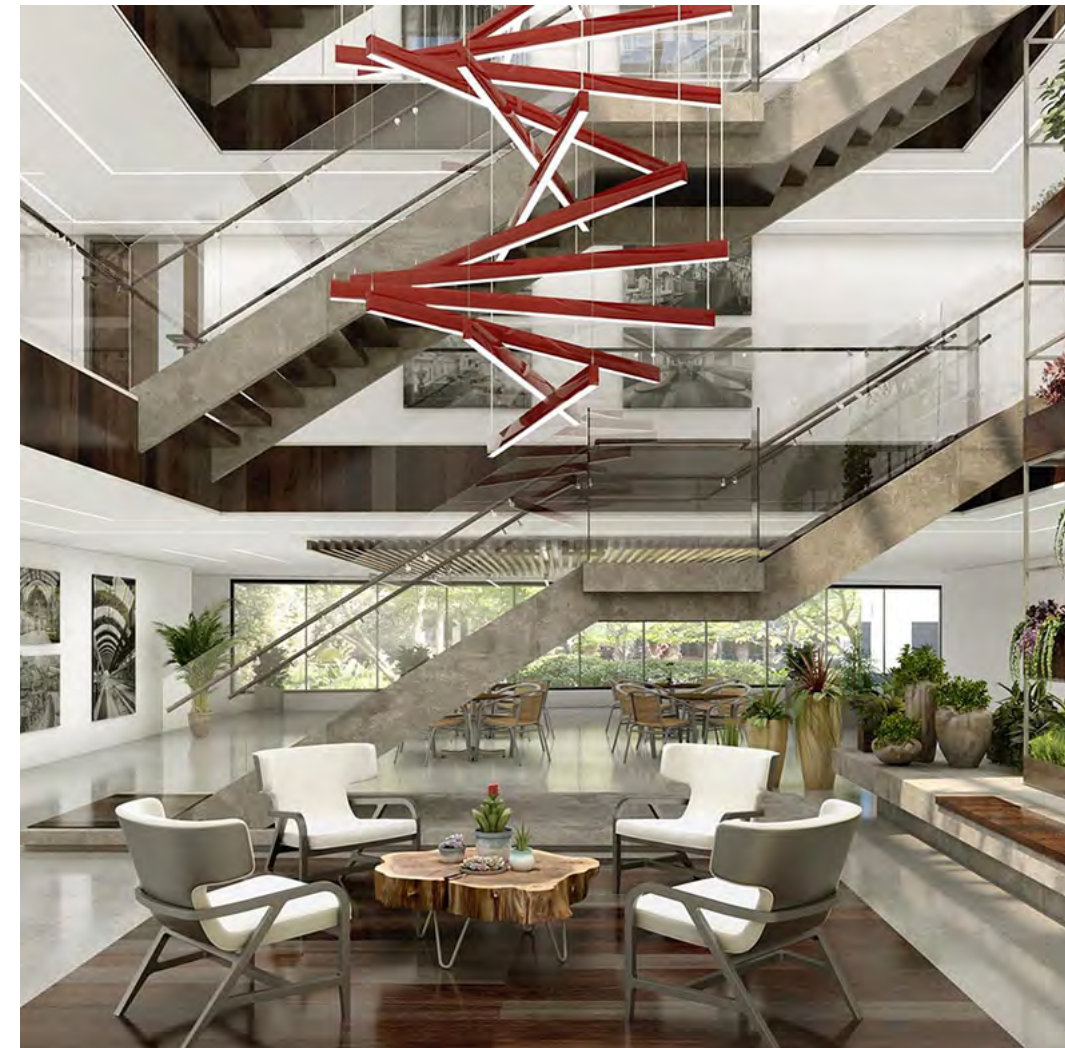

Friday's Featured Fixture

Pushing the Limits of Design

Slot 1 from Mark Architectural now offers applications for any space

Multifaceted Linear Design

A powerful solution with a compact design, Slot 1 from MARK Architectural Lighting delivers up to 935 direct and up to 1275 indirect – now with more design capabilities to unlock greater design freedom.

Pendant

Surface

Wall

Recessed

Pendant Pattern

Surface Pattern

Wall Pattern

Recessed Pattern

Dwell in Endless Possibilities

More options allow designers to project light in various dimensions.

In addition to the batwing, Lambertian, wall wash, and wall graze distributions, SLOT 1 is now available with asymmetric direct and indirect distributions.