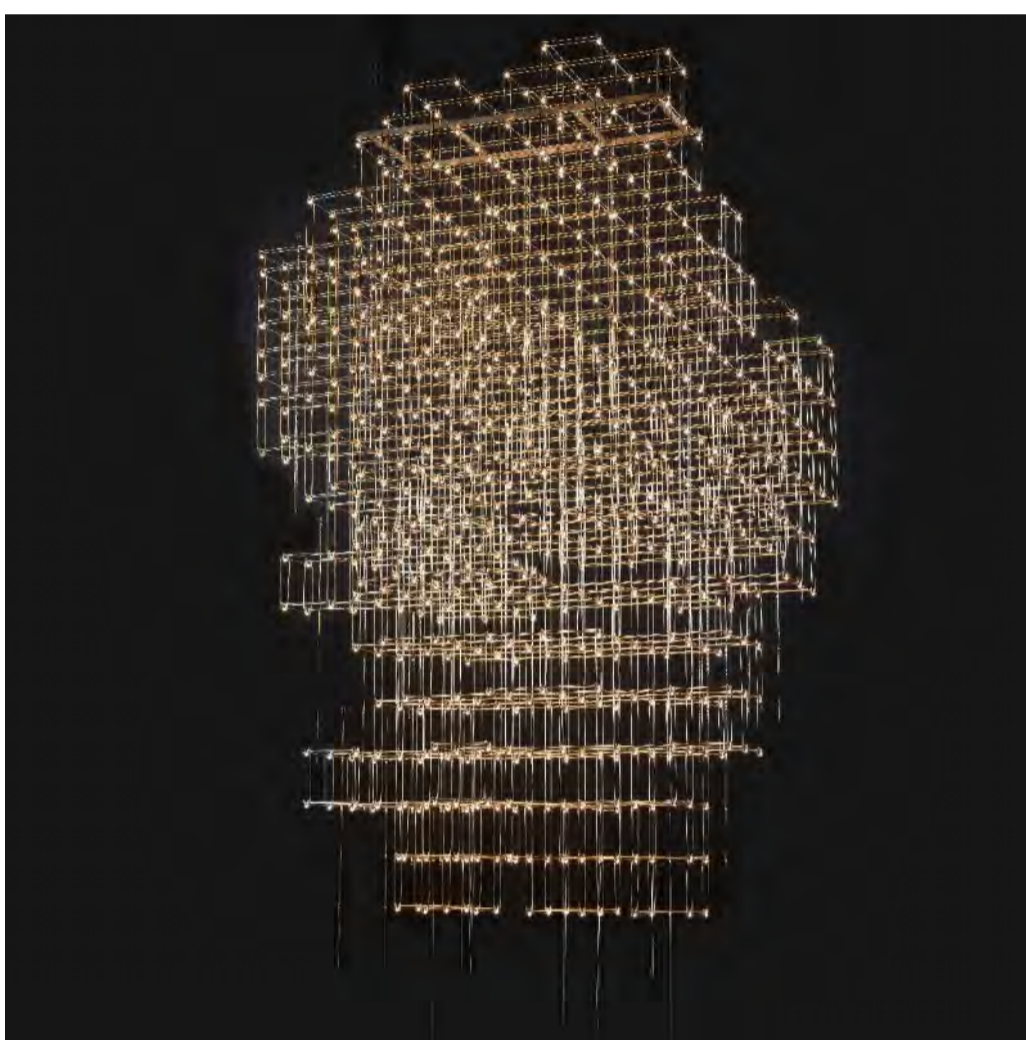

Friday's Featured Fixture

Don't Miss Featured Lighting on Netflix

Check out Pollux in NETFLIX's 'Glass Onion: A Knives Out Mystery'

Looks May Be Deceiving

Don't let Pollux's structured appearance fool you. Modular placed LED circuit boards and tiny metal rods allow the fixture to remain fluid and harmonious.

Killer Party & Killer Lighting

You can see Pollux in 'Glass Onion: A Knives Out Mystery' now in theaters or **stream it** **December 23, 2022** on **Netflix!**

[PRODUCT PAGE](#)

ZANEEN

To ensure delivery to your inbox (not bulk or junk folders), please add marketing@performancelighting.com to your address book. If you would no longer prefer to receive e-mails from Performance Lighting Systems, please use the Unsubscribe feature at the bottom.