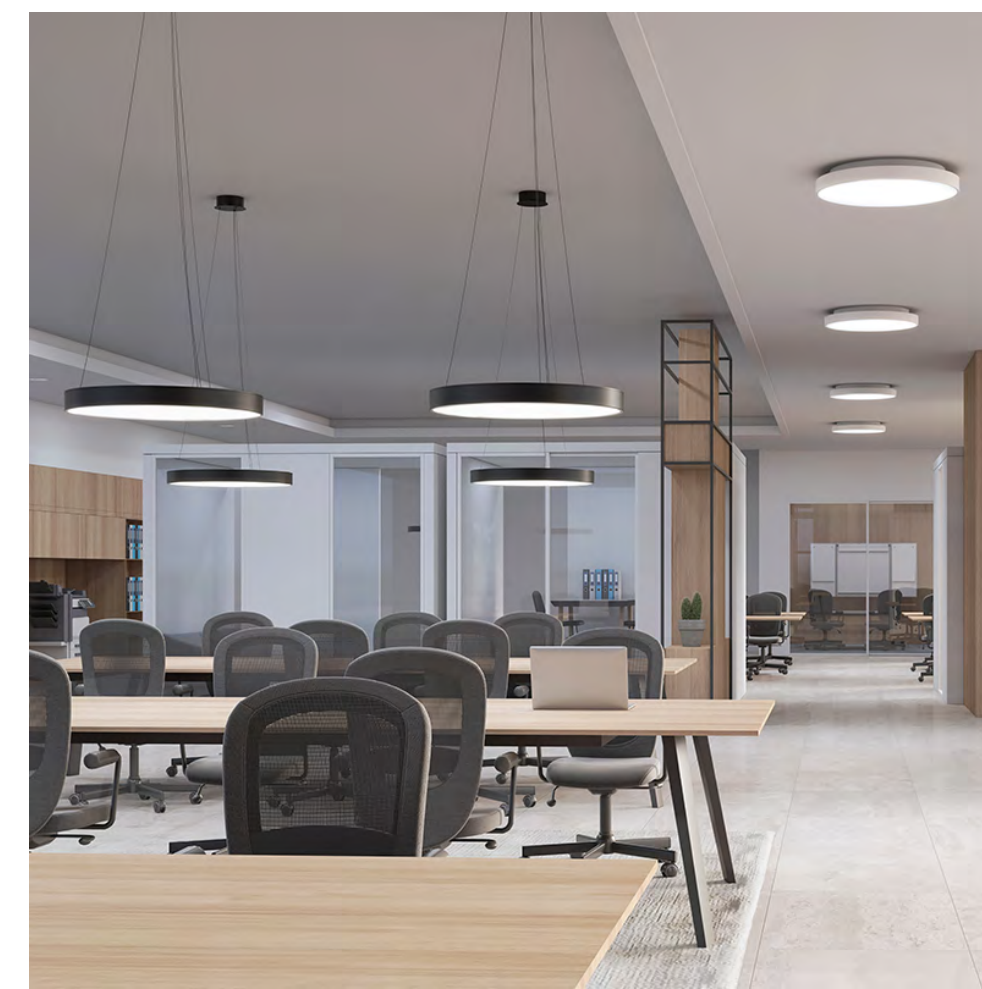

Friday's Featured Fixture

Pi Makes the World Go Round

Sonneman's Pi fixture introduces a classic shape in a modern take

Essence of a Circle

It is impossible to improve upon the simplicity of solid geometry. Suspended as a Pendant or Surface Mounted in four sizes, the architectural presence of pi punctuates the less is more idiom of Mies.