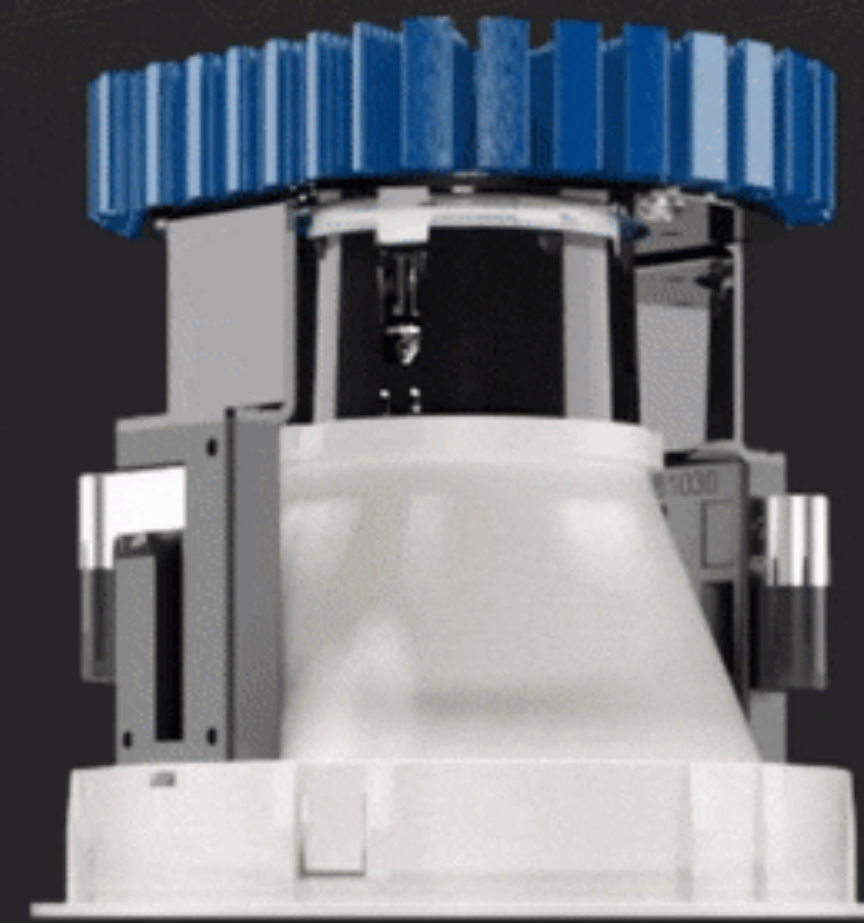

Friday's Featured Fixture

Ready for Some Lighting Magic?

The New NU4RD Deep Regressed by Alphabet makes glare disappear!

ALPHABET

GLARE
BE
GONE

Kiss Glare
Goodbye

The NU Deep regress has a unified Glare Rating under five and a 38° degree cut off for visual comfort. Even when staring directly at the fixture, it appears to be off, causing no light sensitivity.

STANDARD WHITE
2700k,
3000k, 3500k
or 4000k

SUNLIKE
97 CRI

LUMENETIX
Tunable Color,
8000k to 1650k

RGBW
Red, Green, Blue
White

TUNABLE WHITE
2700k to 6500k

WARM DIM
3000k to 1600k