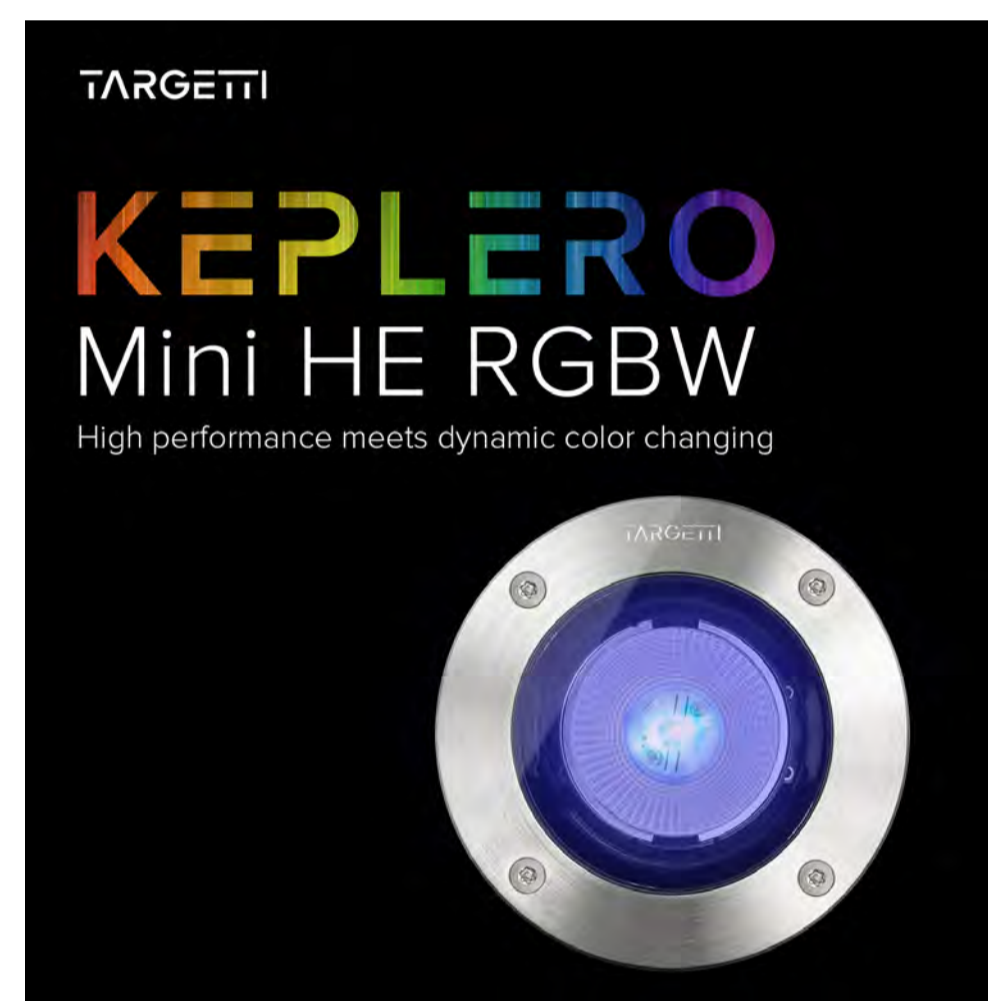

Friday's Featured Fixture

NEW! Targetti KEPLERO with RGBW

The expression of versatility and performance

KEPLERO Range Expanded

KEPLERO MINI HE RGBW delivers a powerful, compact solution where high performance meets dynamic color changing.

Lighten up Your World in Color!

At 6" in diameter, this IP67 drive over rated ingrade luminaire is adjustable up to 20° on the vertical plain and up to 355° on the horizontal plain with 3 optical solutions. A true expression of versatility and performance.