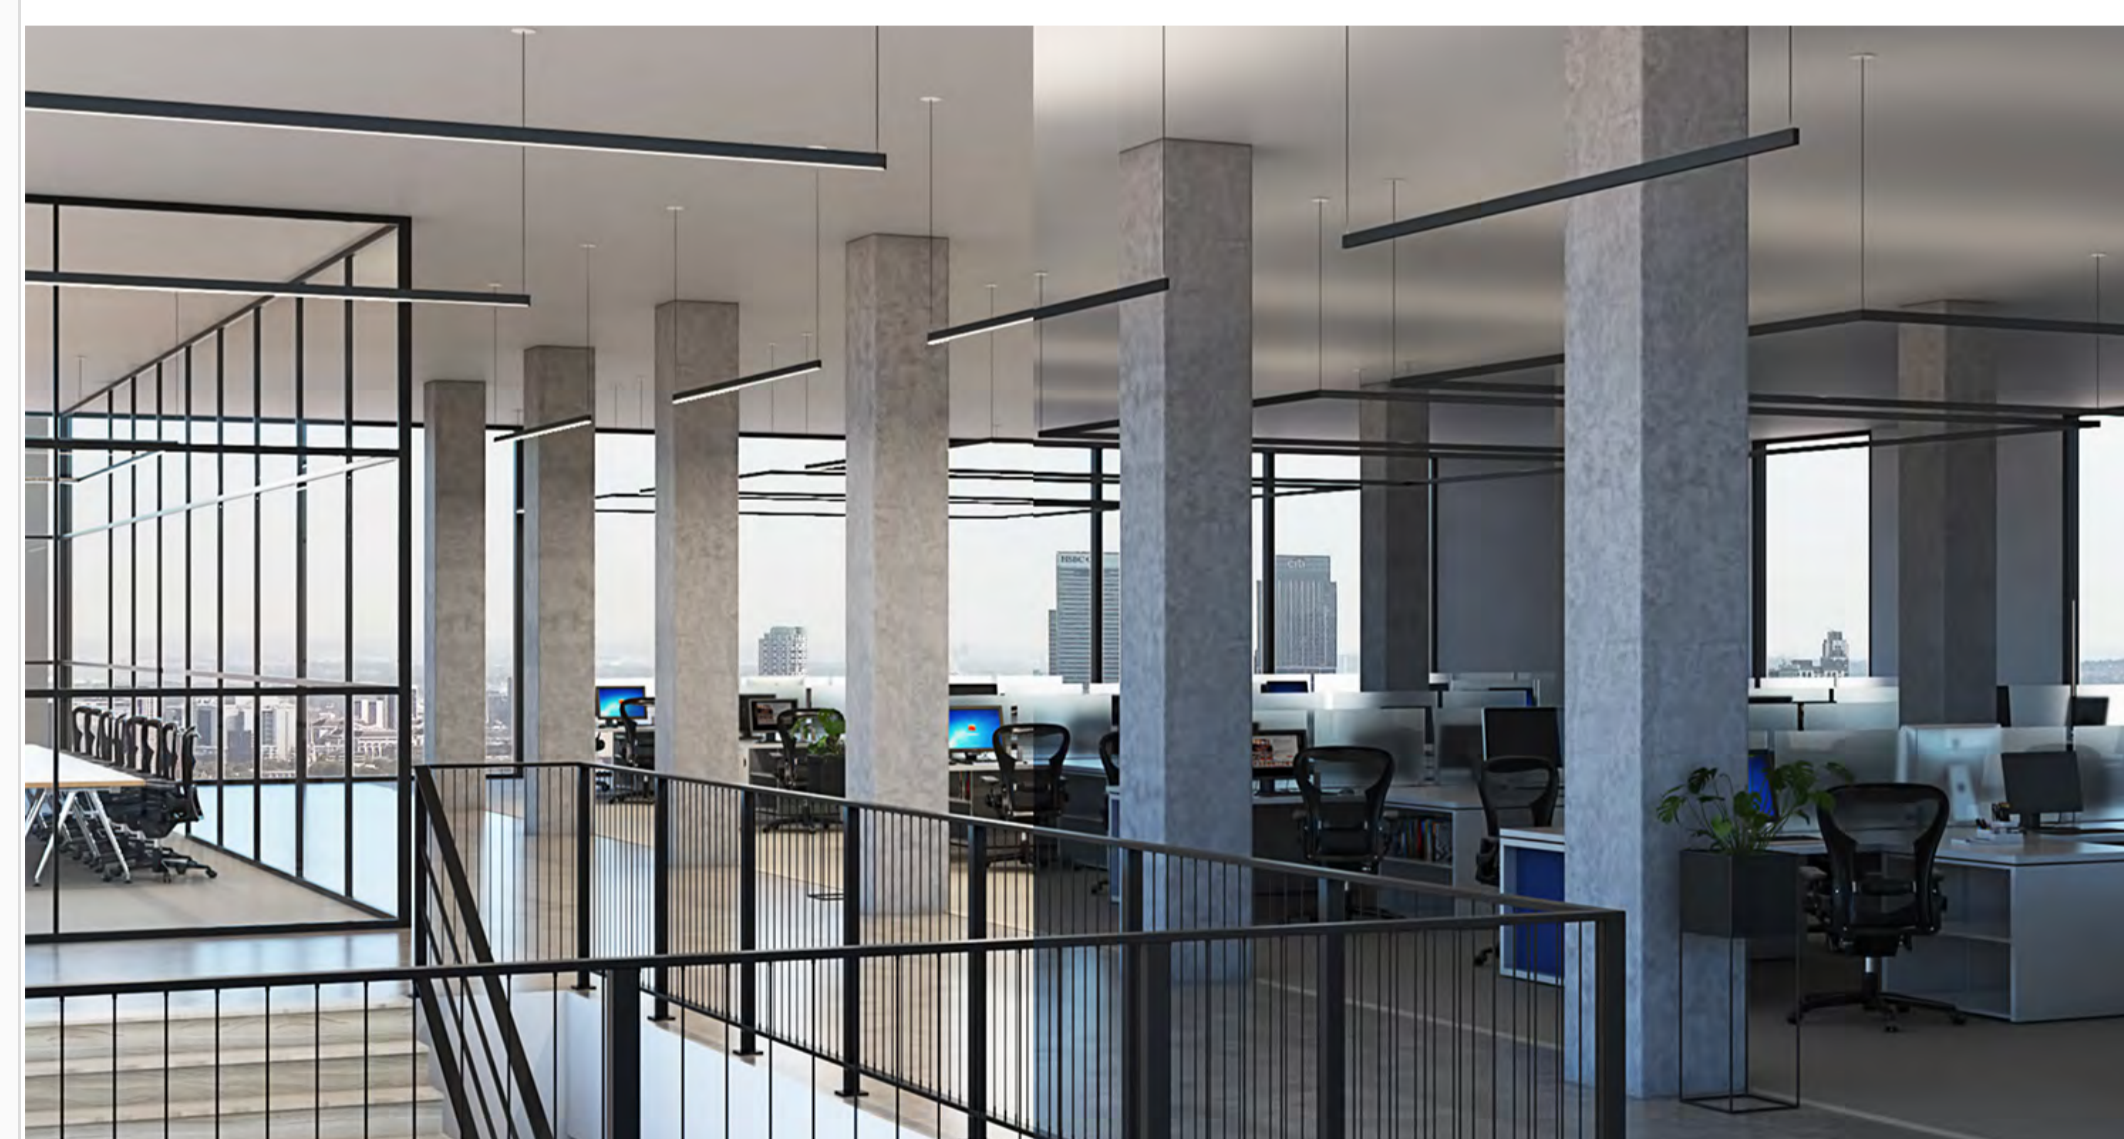

Pier

LSI

Magneto
Recessed

PRODUCT PAGE

Coronet®
designed and built in the USA

To ensure delivery to your inbox (not bulk or junk folders), please add marketing@performancelighting.com to your address book. If you would no longer prefer to receive e-mails from Performance Lighting Systems, please use the Unsubscribe feature at the bottom.

Copyright © 2023, All rights reserved.

Our mailing address is:
5 Jenner Suite 130, Irvine, CA 92618

[unsubscribe from all emails](#) [update subscription preferences](#)