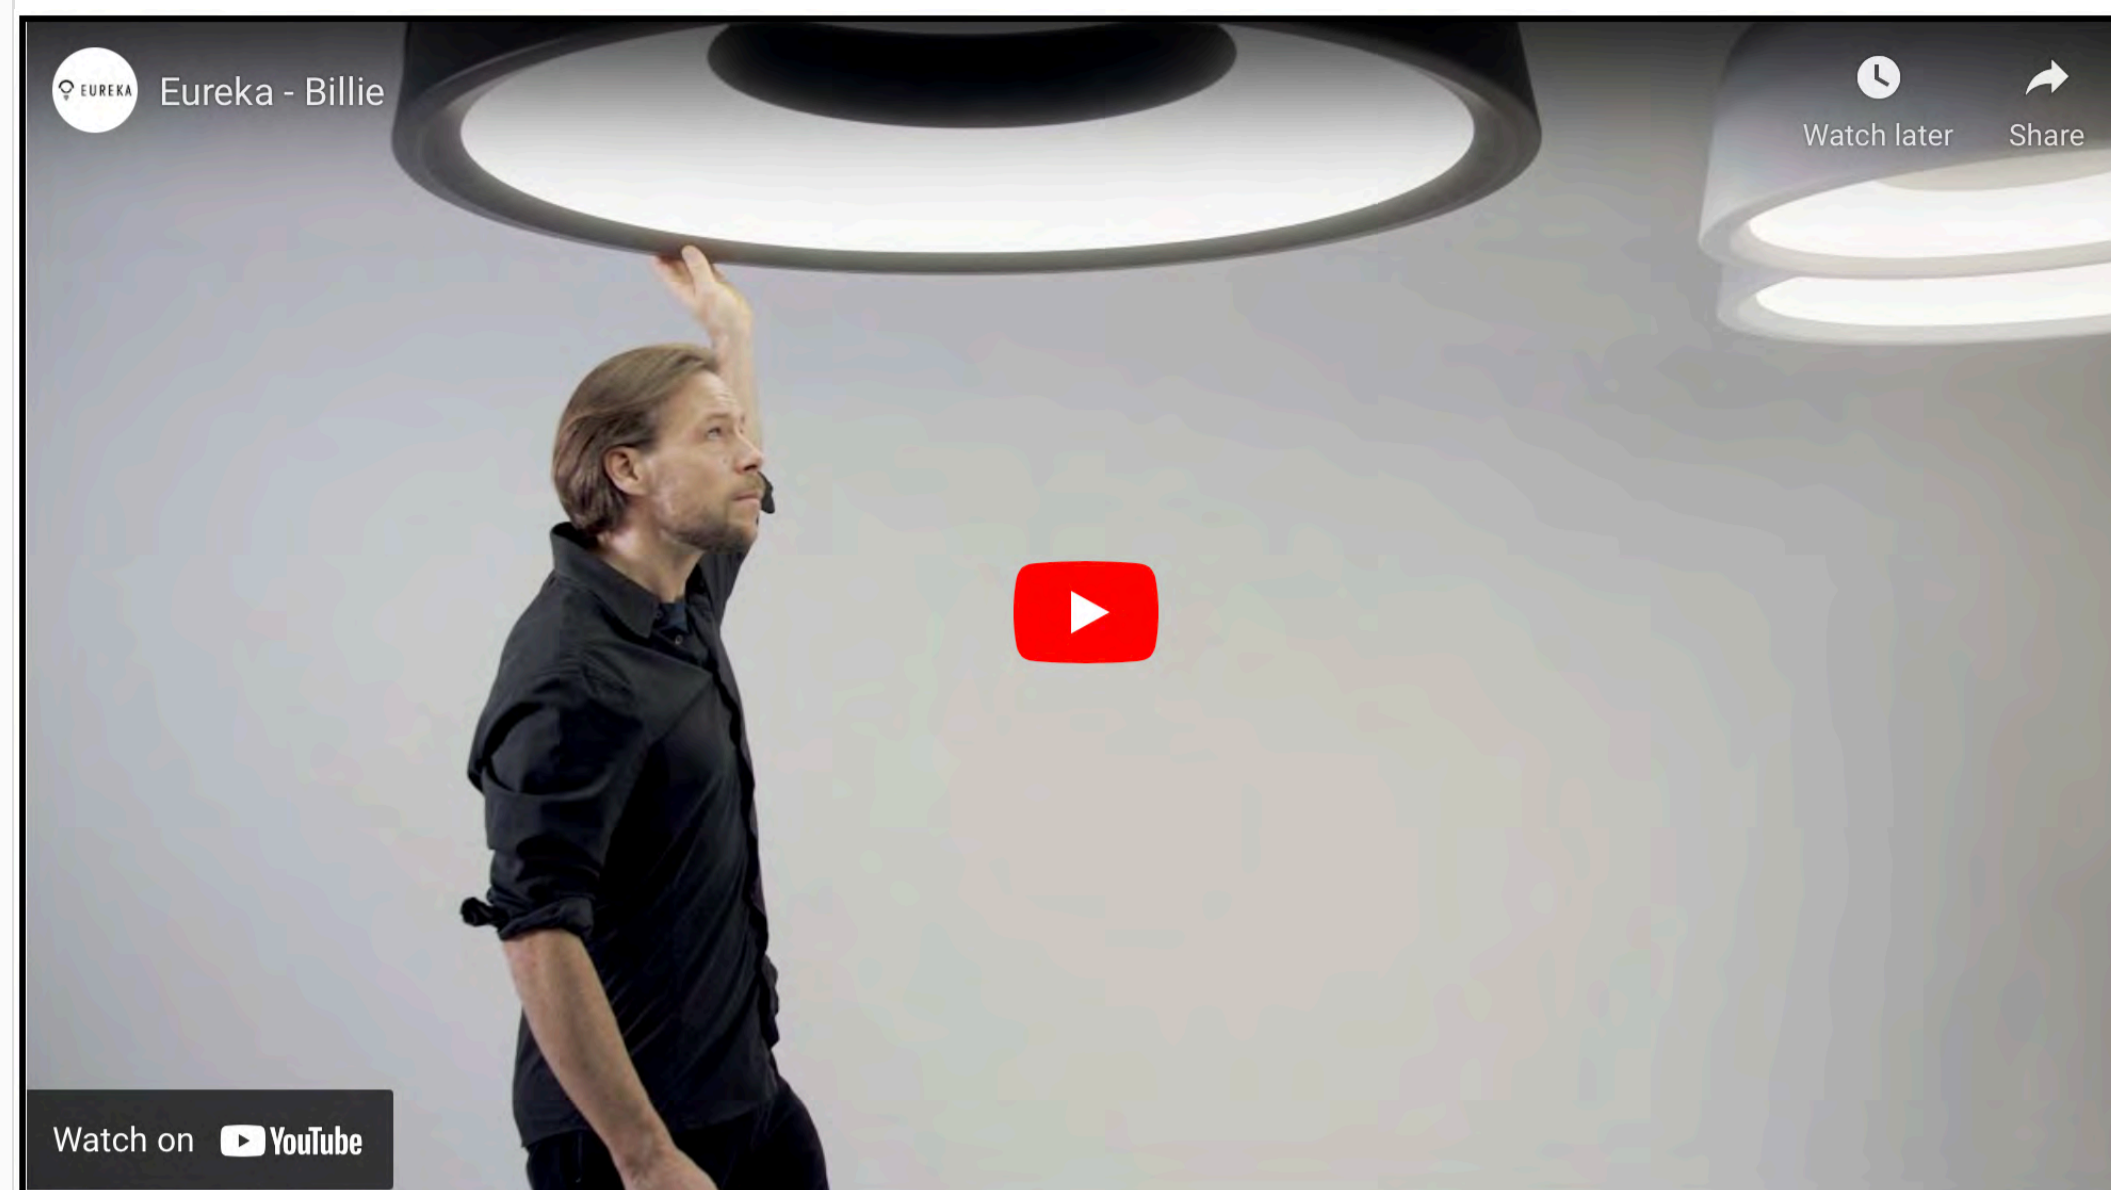

Friday's Featured Fixture

NEW BILLIE BY EUREKA

Offering a large visual presence with an attractive conical shape

A Soothing Presence

The inside reveals a center opening enticing the observers to ponder the origin of illumination. It is well suited to visually impact several spaces with a variety of luminaires or to define a single gathering space.

Gentle Giant

The fully indirect custom LED light source illuminates the complete inner surface giving access to a high lumen output while conserving a softly lit appearance. Spun aluminum shade optimized to reduce glare.