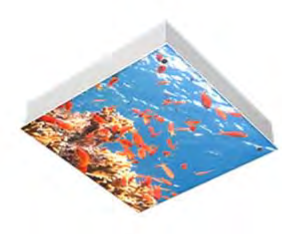

Friday's Featured Fixture

Maximize Well Being with Lighting

Tranquility integrates inspiring images + enables design freedom

Bring Calm to Your Space

BalancedCare by Axis Lighting understands how biophilic design positively impacts a patient's state of mind by bringing the outdoors in.

In healthcare facilities, nature scenes and other imagery are known to lessen anxiety, improve mood and enable shorter hospital stays.

Drop Lens

Overlay Grid

Regressed Lens

Sconce
Box

Sconce
Closed Book

Sconce
Open Book