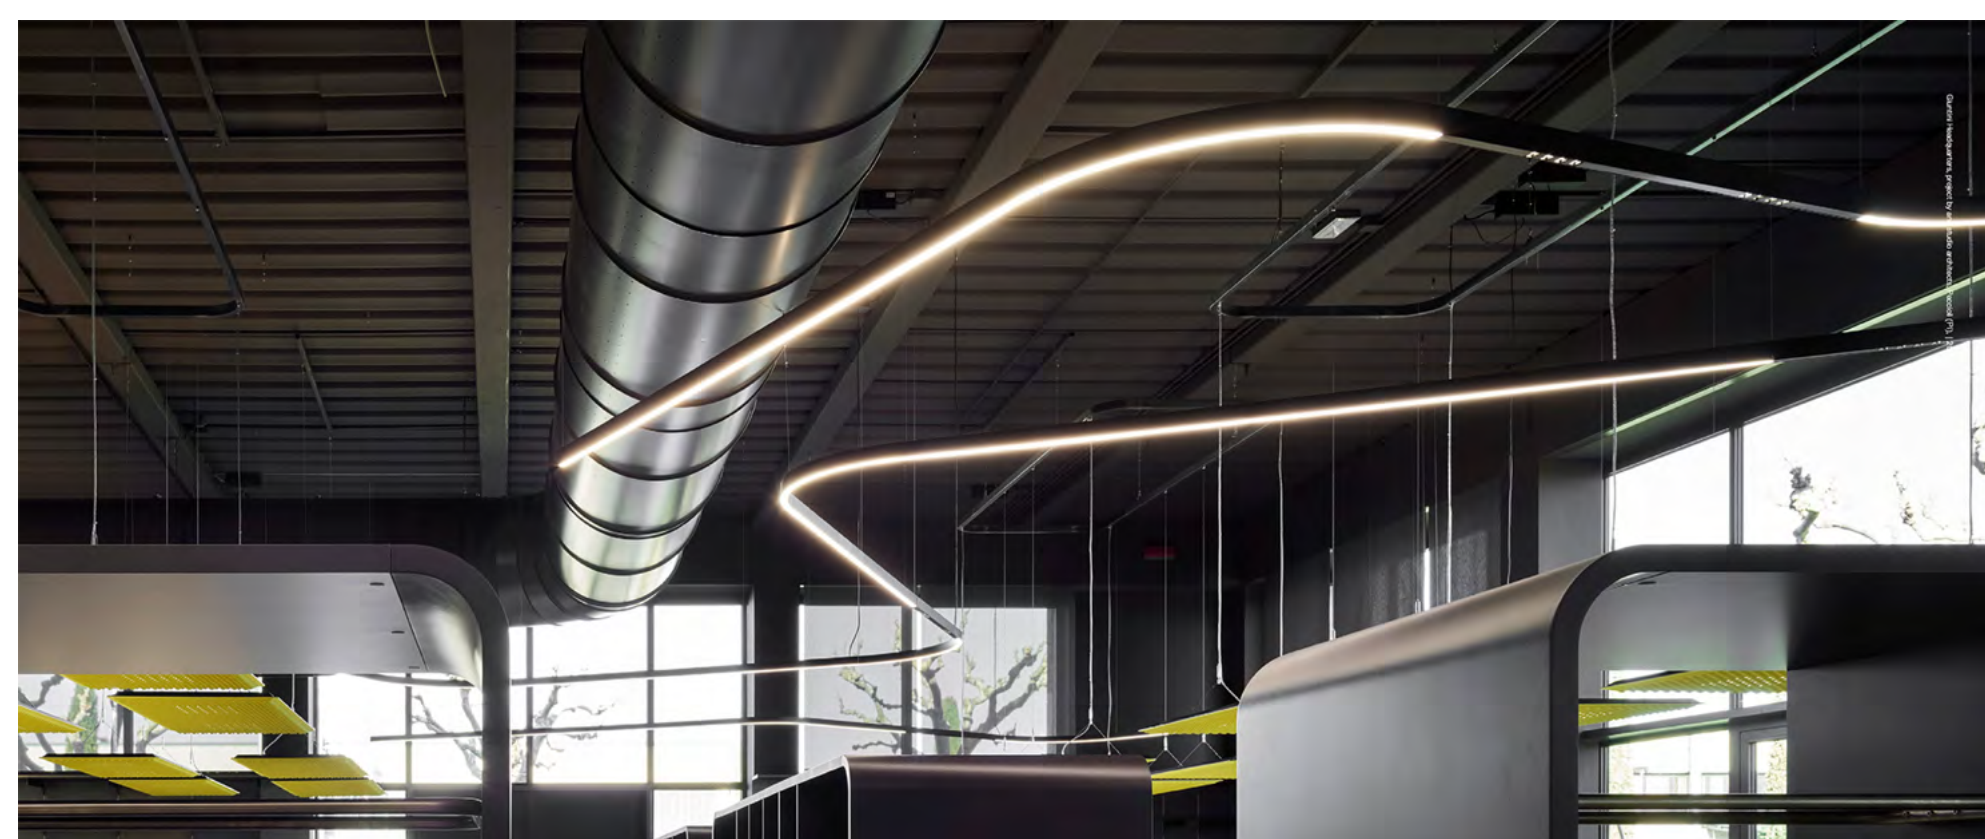

New Beginnings & Endless Solutions

A.24 offers a new system for lighting design within a space

The Many Faces of A.24

A single profile, only 24 mm thick, can be installed in the recessed, ceiling or suspension mode to continuously follow the angles on a flat or three-dimensional surface. This profile hosts to a variety of performance options: diffused light, sharp optical units with three beam angles, or a smart magnetic track.

High Performance

The competence of Artemide is revealed by the quality of light, as well as by the ability of A.24 to freely move in space, with direct power connection points up to 14 metres apart.

[PRODUCT PAGE](#)