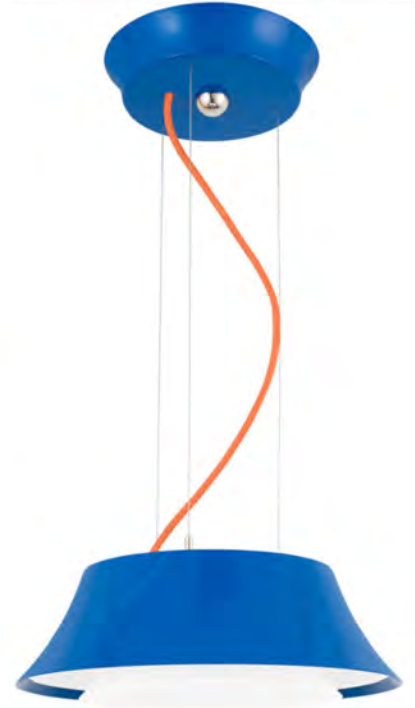

NOVA

min!skrt