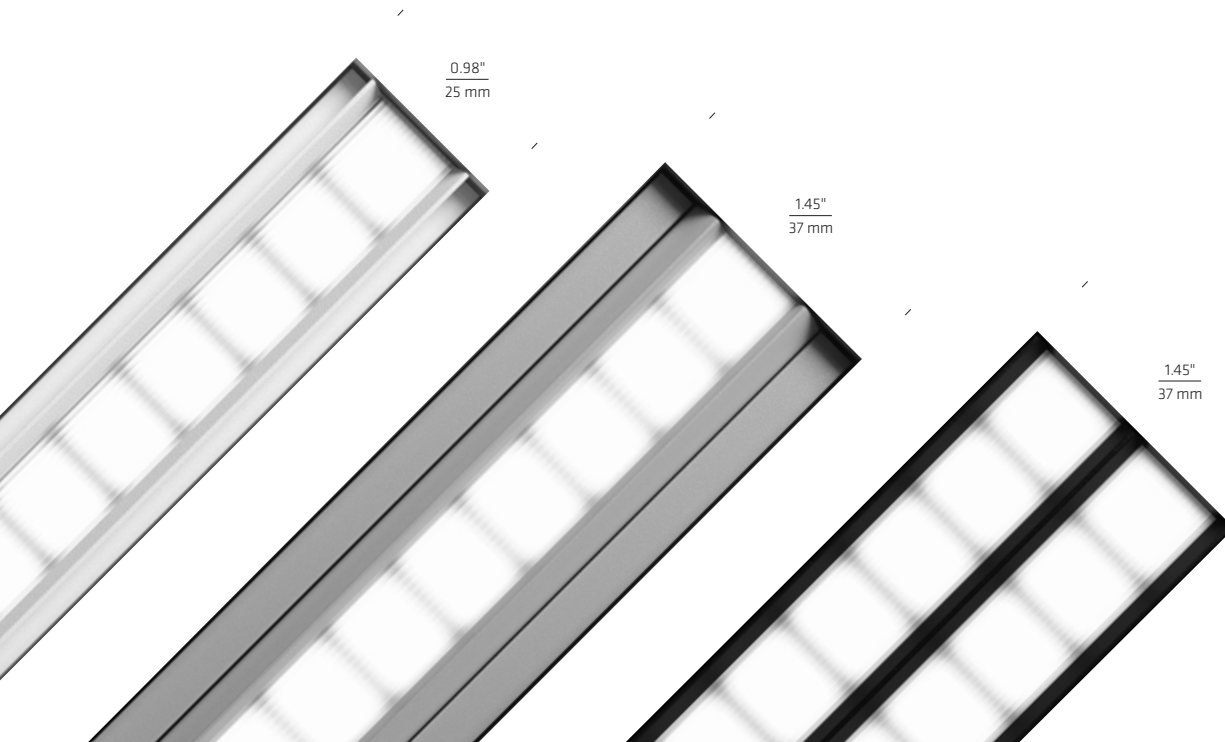

SURFACE

SINGLE

TWIN

RECESSED

SINGLE

TWIN

ADJUSTABLE

SINGLE

CONTINUITY CONNECTS

Used on its own or coordinated, Hyphen is the logical and complementary continuation of the ultra-narrow optical aesthetic of the Portal and Lines families.

The three inch height and 0.71" wide optic align the Hyphen, Portal and Lines families.

Precise control and extraction features shape the light into high performance distributions with maximum visual comfort.

65°

Wide

45°

Medium

25° x 75°

Narrow Ellipse

ADJUST LIGHT, NOT EXPECTATIONS