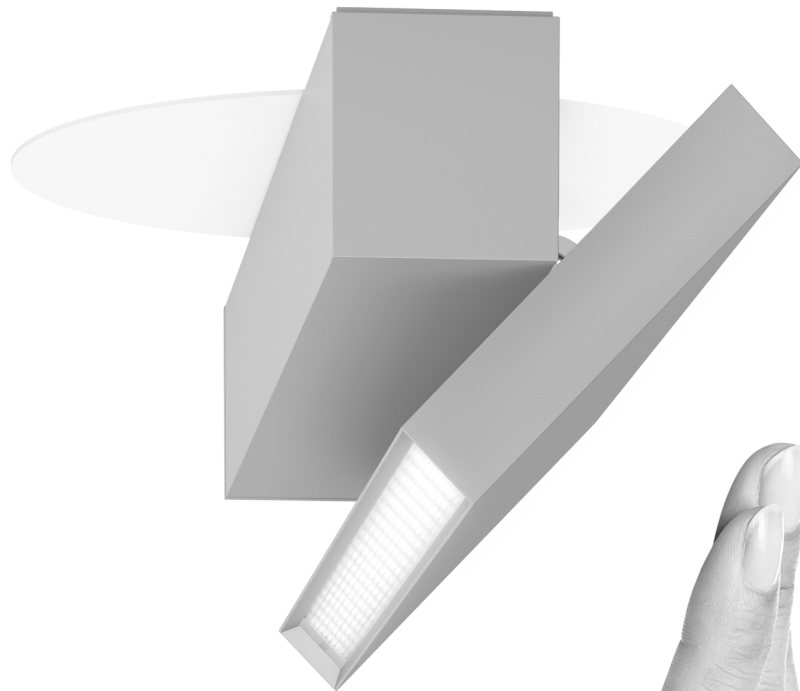

SURFACE

SINGLE

TWIN

RECESSED

SINGLE

TWIN

ADJUSTABLE

SINGLE

TWIN

ADJUSTABLE

MAKE A BREAK FOR IT

Hyphen gives you creative control to interrupt continuous runs and plan patterns with punctuation. Discrete and ultra-narrow aesthetics combine with a comprehensive collection of optics, outputs, lengths, mounts and distributions—a solution for every need.

CONTINUITY CONNECTS

Used on its own or coordinated, Hyphen is the logical and complementary continuation of the ultra-narrow optical aesthetic of the Portal and Lines families.

The three inch height and 0.71" wide optic align the Hyphen, Portal and Lines families.

Precise control and extraction features shape the light into high performance distributions with maximum visual comfort.

65°

Wide

45°

Medium

25° x 75°

Narrow Ellipse

ADJUST LIGHT, NOT EXPECTATIONS