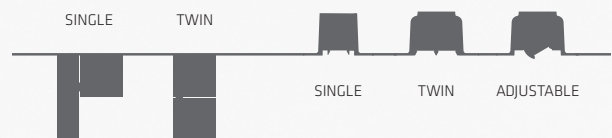

SURFACE

SINGLE

TWIN

RECESSED

SINGLE

TWIN

ADJUSTABLE

SINGLE

TWIN

ADJUSTABLE

MAKE A BREAK FOR IT

Hyphen gives you creative control to interrupt continuous runs and plan patterns with punctuation. Discrete and ultra-narrow aesthetics combine with a comprehensive collection of optics, outputs, lengths, mounts and distributions—a solution for every need.

CONTINUITY CONNECTS

Used on its own or coordinated, Hyphen is the logical and complementary continuation of the ultra-narrow optical aesthetic of the Portal and Lines families.

The three inch height and 0.71" wide optic align the Hyphen, Portal and Lines families.