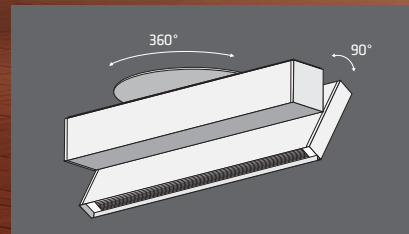

DUAL AXIS ADJUSTABILITY