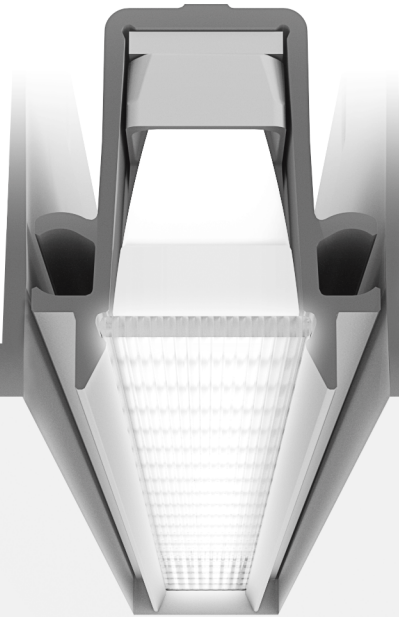

CONTINUITY CONNECTS

Used on its own or coordinated, Hyphen is the logical and complementary continuation of the ultra-narrow optical aesthetic of the Portal and Lines families.

The three inch height and 0.71" wide optic align the Hyphen, Portal and Lines families.

... light connects architecture + humanity

FLUXWERX 

PRECISION COMFORT CONTROL CHOICE

Proprietary optics transcend typical point source applications with exceptional uniformity, lower energy densities and efficacies exceeding 125 lm/w.

Precise control and extraction features shape the light into high performance distributions with maximum visual comfort.

65°

Wide

45°

Medium

25° x 75°

Narrow Ellipse

ADJUST LIGHT, NOT EXPECTATIONS

Hyphen provides the right amount of light exactly where you want it—in 10 and 20 inch increments and single and twin optical output configurations.

Hyphen Recessed is available in trim and trimless fixed variants and an adjustable version delivering a 60° lateral range of motion. No matter which you choose, you're never locked in.