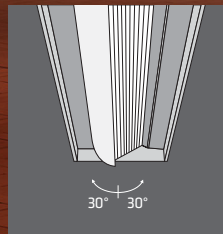

ADJUST LIGHT, NOT EXPECTATIONS

Hyphen provides the right amount of light exactly where you want it—in 10 and 20 inch increments and single and twin optical output configurations.

Hyphen Recessed is available in trim and trimless fixed variants and an adjustable version delivering a 60° lateral range of motion. No matter which you choose, you're never locked in.

Hyphen Surface goes even further. Change your mind, or your environment: Single and Twin Optic Hyphen Surface feature minimalist aesthetics and unique and specific functional forms, both delivering 90° vertical-motion and 360° horizontal rotational adjustability. With Hyphen, you're in complete control.

RECESSED ADJUSTABLE