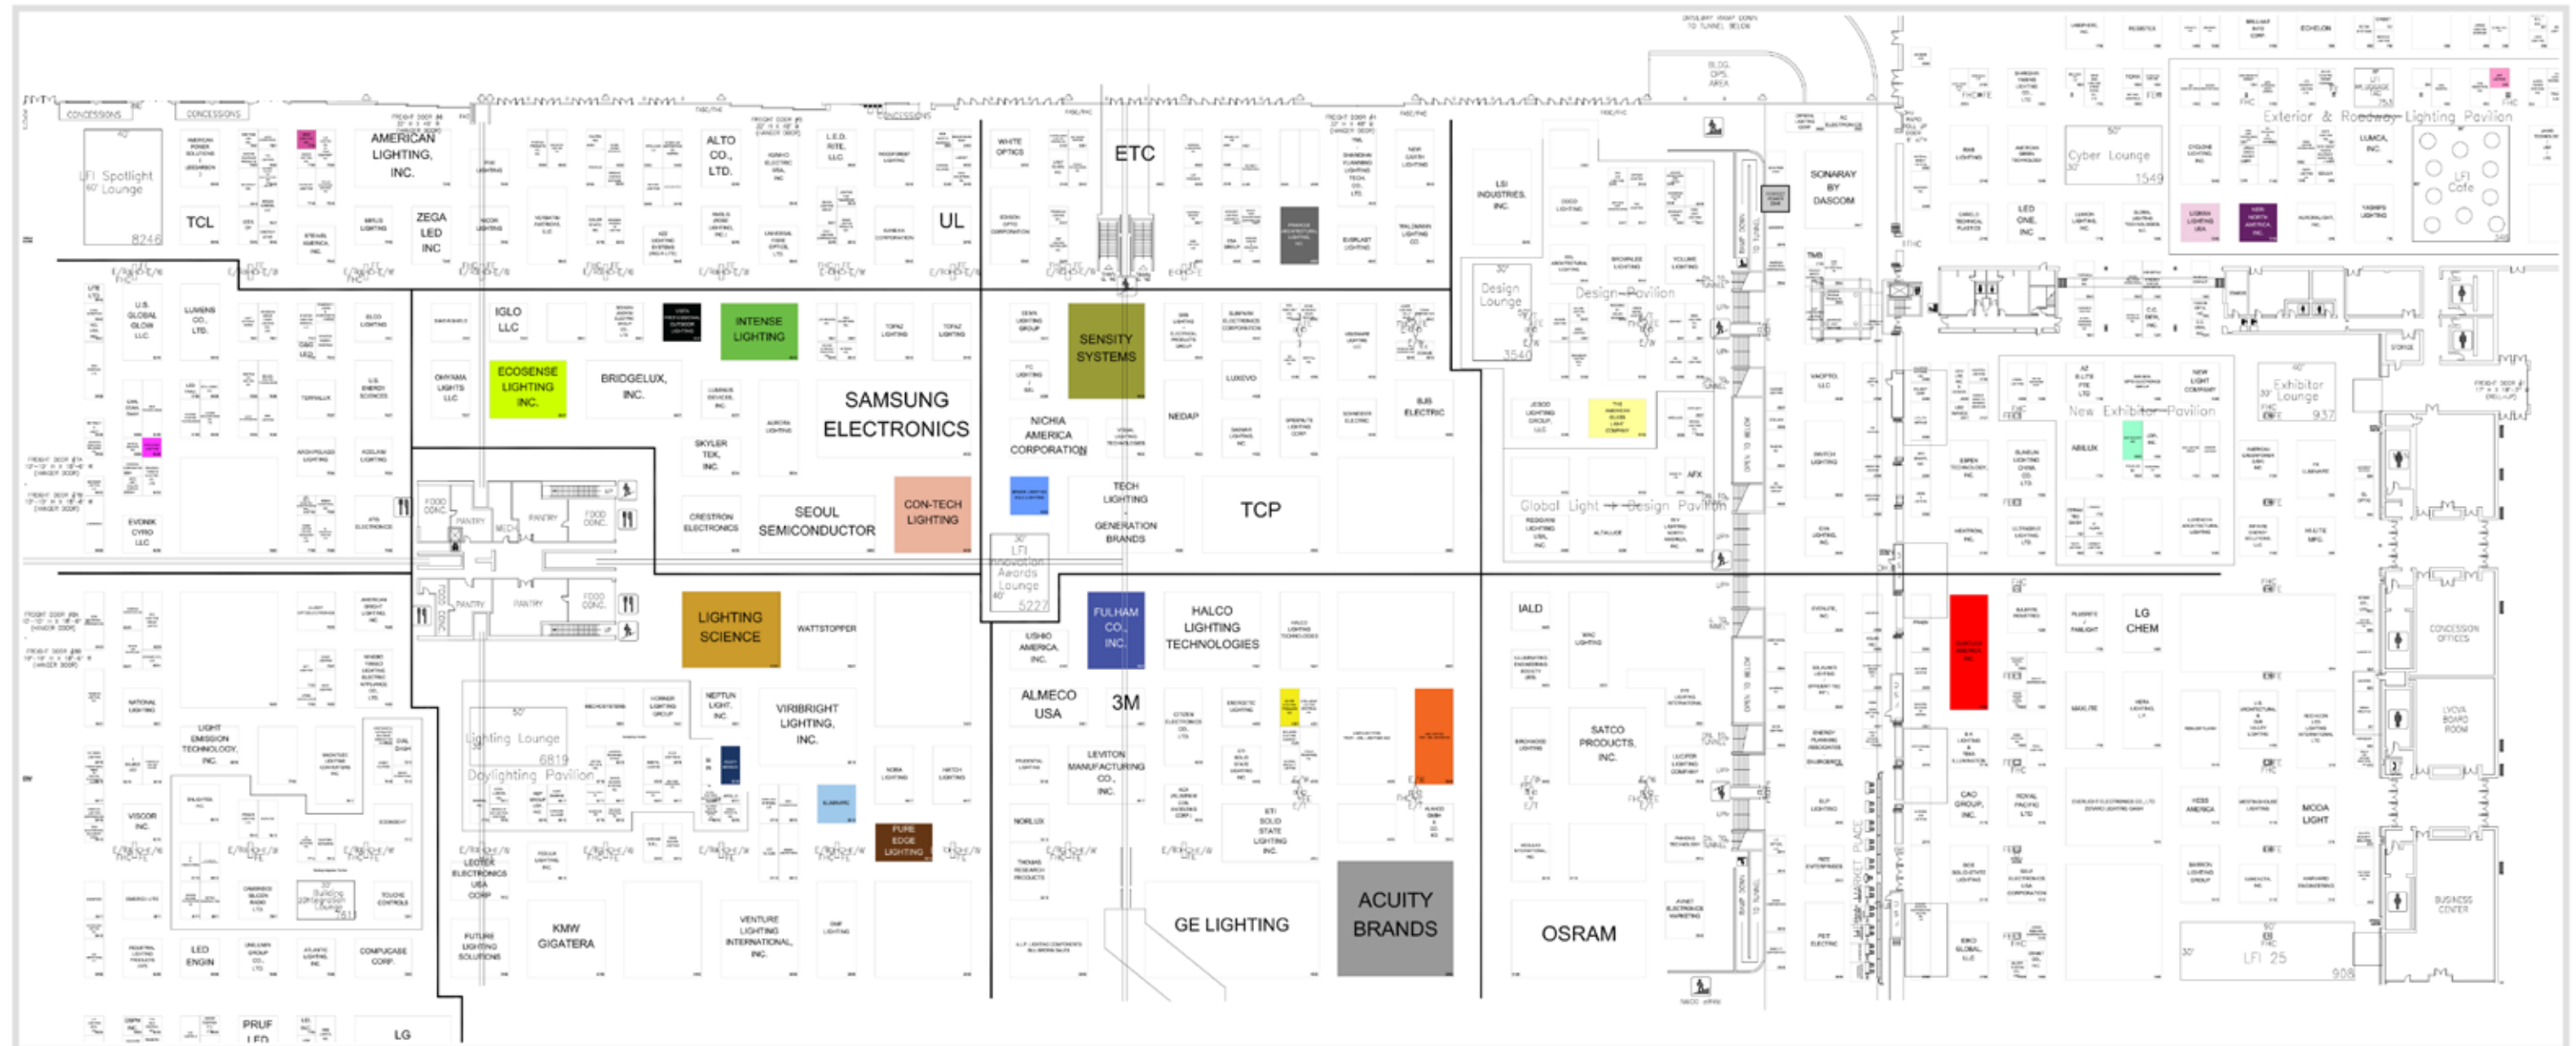

	Tues 1	Staff	Tues 2	Staff	Weds 1	Staff	Weds 2	Staff	Thurs 1	Staff
8AM	BRUCK/WILA RM N223 830AM-930AM	SPECS	DELTALIGHT LVH 930AM-10AM	DK	KENALL Caesars-Milano 830AM-1015AM	All	PAL	specs (_)	USAI Booth 730AM	SPECS
9AM			AETERNUS MrriotGChateau Time by appt						Exhibit Hall 9AM-3PM	ALL
10AM	Exhibit Hall 10AM-6PM	ALL	3G Wynn-HospSte 10AM-1PM		Exhibit Hall 10AM-6PM	ALL			3G Wynn-HospSte 10AM-6PM	
11AM										
12PM										
1PM			Intense Booth Cocktails 2PM-6PM	All	Intense Booth Cocktails 200PM-600PM	All	3G Wynn-HospSte 1PM-9PM			
4PM	SENSITY LVH-BallroomA 430PM	TG spec(2)			ECOSENSE BoothHappyHr 400PM-600PM					
5PM	AGL Booth 500PM	TH, PS			KENALL Caesars 5PM-7PM	All	DELTALIGHT Palazzo 530PM-730PM			
6PM			LSG-Astronaut Renn-FiveSpot 630PM-800PM	specs (_)	CONTECH Wynn-Surrendr 6PM-9PM	All	Beghelli Dinner-Pierro 7PM	DK		
7PM	BARTCO ARIA 7PM-10PM	All	ACUITY Dinner 7PM	specs (_)						
9PM	3G Wynn 9PM-1AM	All	ECOSENSE Dinner 8PM	DK, JT						

Special Event Schedule

BARTCO

Tuesday June 03 - 7:00PM-10:00PM
Deuce Lounge at Aria

3G

Tuesday June 03 - 9:00PM - 1:00AM
Surrender Nightclub at The Wynn

KENALL

Wednesday June 04 - 5:00PM-7:00PM
Millano Ballroom at Caesars

DELTALIGHT

Wednesday June 04 - 5:30PM-7:30PM
Lavo at Palazzo

CONTECH

Wednesday June 04 - 6:00PM-9:00PM
XS Nightclub at The Wynn / AfterParty at Surrender Encore

Schedule & Manufacturer Locations

3208 ACUITY	8235 COOLEGE	6040 INTENSE	4245 PINNACLE
354 ANP	6837 ECOSENSE	4321 LEHIGH	5614 PURE / EDGE
5232 BRUCK/WILA	2122 ELDOLED	6124 LIGHTING SCIENCE	4838 SENSITY
1635 CENTERLIGHT	7751 ESCO	1346 LIGMAN	6218 SUNOPTICS
3136 AMERICAN GLASS LIGHT	4924 FULHAM	1146 NERI	3818 USAI
5430 CONTECH	5816 ILLUMINARC	2848 PERFECTPOWER	6441 VISTAPRO